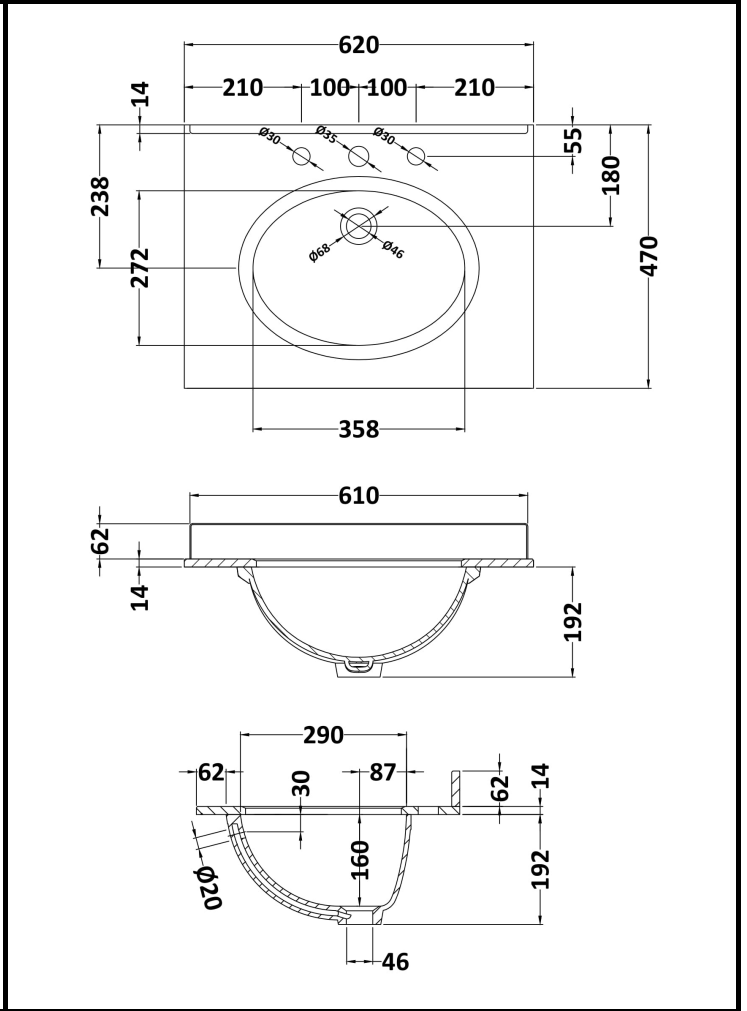

B A Y S W A T E R

London W.2

CODE: BAYC224

DESCRIPTION: 600 Single Bowl Marble Top 3Th

CATEGORY: Ceramics

| PRODUCT DIMENSIONS | | | |
|--------------------|------------|------------|-------------|
| Height (mm) | Width (mm) | Depth (mm) | Nett Wgt Kg |
| 268 | 620 | 463 | 13.5 |

| PACKAGING DIMENSIONS | | | |
|----------------------|------------|------------|--------------|
| Height (mm) | Width (mm) | Depth (mm) | Gross Wgt Kg |
| 310 | 700 | 550 | 14 |

| PACKAGING DATA | | | |
|----------------|---------------------|--------------|-------------|
| Box Colour | White Cardboard Box | | |
| Box Qty | 1 | Label Colour | White Label |
| Label Size | 100 x 50 | Label Qty | 2 |

| OUTER BOX DIMENSIONS (If Applicable) | | | |
|--------------------------------------|---------------|------------|--------------|
| Height (mm) | Width (mm) | Depth (mm) | Gross Wgt Kg |
| | | | |
| Barcode | 5055275892565 | | |

| BASINS | | | |
|-------------------|----------------|------------------|---------|
| Tap Hole | Three Tapholes | Chain Stay Hole | No |
| Template | Not Applicable | Waste Type Req'd | Slotted |
| Overflow Incl. | Yes | Overflow Cover | Yes |
| Inner Bowl Depth | 160mm | Inner Bowl Width | 358mm |
| Inner Bowl Height | 160mm | | |