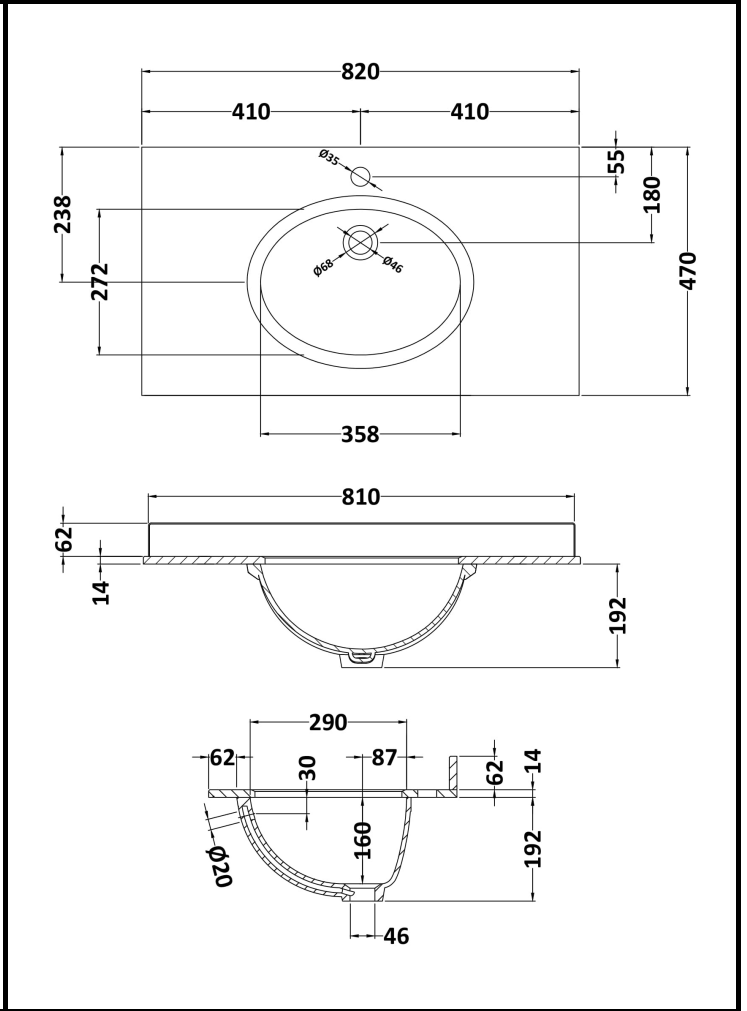

B A Y S W A T E R

London W.2

CODE: BAYC227

DESCRIPTION: 800 Single Bowl Marble Top 1Th

CATEGORY: Ceramics

PRODUCT DIMENSIONS			
Height (mm)	Width (mm)	Depth (mm)	Nett Wgt Kg
268	820	463	18

PACKAGING DIMENSIONS			
Height (mm)	Width (mm)	Depth (mm)	Gross Wgt Kg
310	900	550	18.5

PACKAGING DATA			
Box Colour	White Cardboard Box		
Box Qty	1	Label Colour	White Label
Label Size	100 x 50	Label Qty	2

OUTER BOX DIMENSIONS (If Applicable)			
Height (mm)	Width (mm)	Depth (mm)	Gross Wgt Kg
Barcode	5055275892596		

BASINS			
Tap Hole	One Taphole	Chain Stay Hole	No
Template	Not Applicable	Waste Type Req'd	Slotted
Overflow Incl.	Yes	Overflow Cover	Yes
Inner Bowl Depth	160mm	Inner Bowl Width	358mm
Inner Bowl Height	160mm		