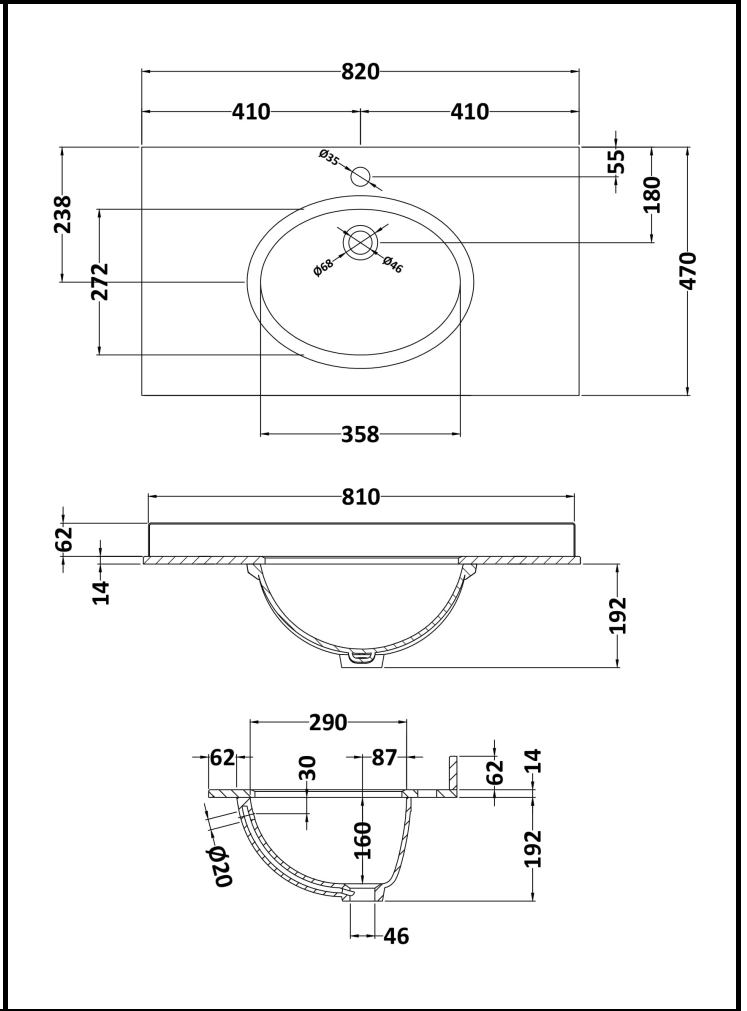

## London W.2

**CODE:** BAYC229

**DESCRIPTION:** 800 Single Bowl Marble Top 1Th

**CATEGORY:** Ceramics

PRODUCT DIMENSIONS			
Height (mm)	Width (mm)	Depth (mm)	Nett Wgt Kg
268	820	463	18

PACKAGING DIMENSIONS			
Height (mm)	Width (mm)	Depth (mm)	Gross Wgt Kg
310	900	550	18.5

PACKAGING DATA			
Box Colour	White Cardboard Box		
Box Qty	1	Label Colour	White Label
Label Size	100 x 50	Label Qty	2

OUTER BOX DIMENSIONS (If Applicable)			
Height (mm)	Width (mm)	Depth (mm)	Gross Wgt Kg
Barcode	5055275892619		

BASINS			
Tap Hole	One Taphole	Chain Stay Hole	No
Template	Not Applicable	Waste Type Req'd	Slotted
Overflow Incl.	Yes	Overflow Cover	Yes
Inner Bowl Depth	160mm	Inner Bowl Width	358mm
Inner Bowl Height	160mm		