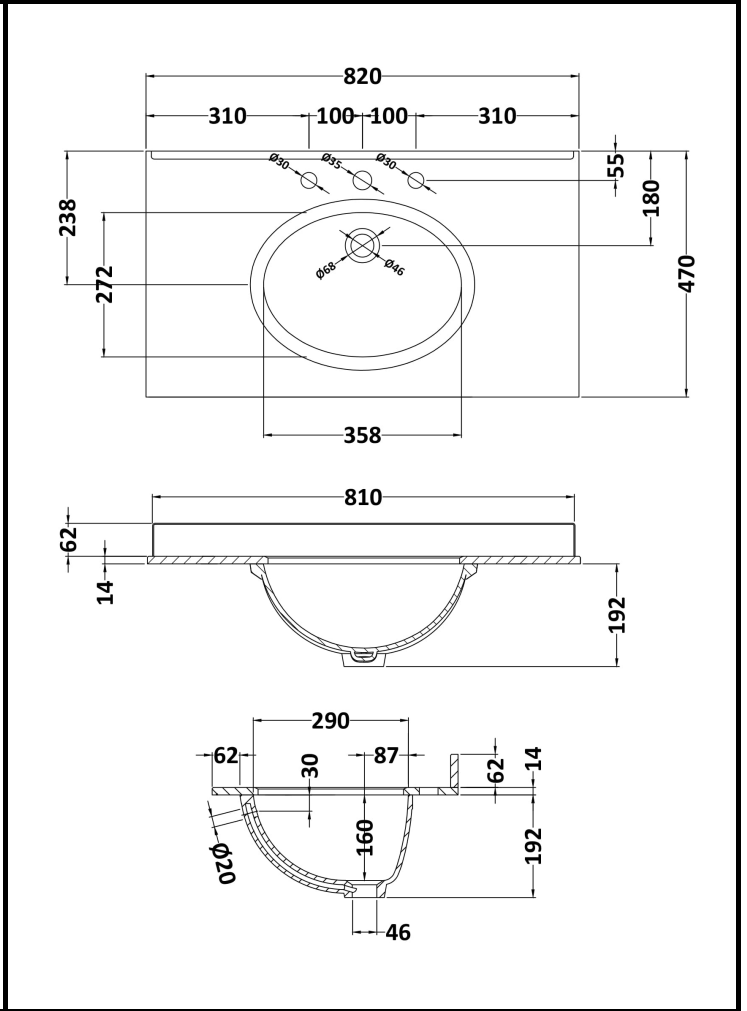

## London W.2

**CODE:** BAYC230

**DESCRIPTION:** 800 Single Bowl Marble Top 3Th

**CATEGORY:** Ceramics

PRODUCT DIMENSIONS			
Height (mm)	Width (mm)	Depth (mm)	Nett Wgt Kg
268	820	463	18

PACKAGING DIMENSIONS			
Height (mm)	Width (mm)	Depth (mm)	Gross Wgt Kg
310	900	550	18.5

PACKAGING DATA			
Box Colour	White Cardboard Box		
Box Qty	1	Label Colour	White Label
Label Size	100 x 50	Label Qty	2

OUTER BOX DIMENSIONS (If Applicable)			
Height (mm)	Width (mm)	Depth (mm)	Gross Wgt Kg
Barcode	5055275892626		

BASINS			
Tap Hole	Three Tapholes	Chain Stay Hole	No
Template	Not Applicable	Waste Type Req'd	Slotted
Overflow Incl.	Yes	Overflow Cover	Yes
Inner Bowl Depth	160mm	Inner Bowl Width	358mm
Inner Bowl Height	160mm		