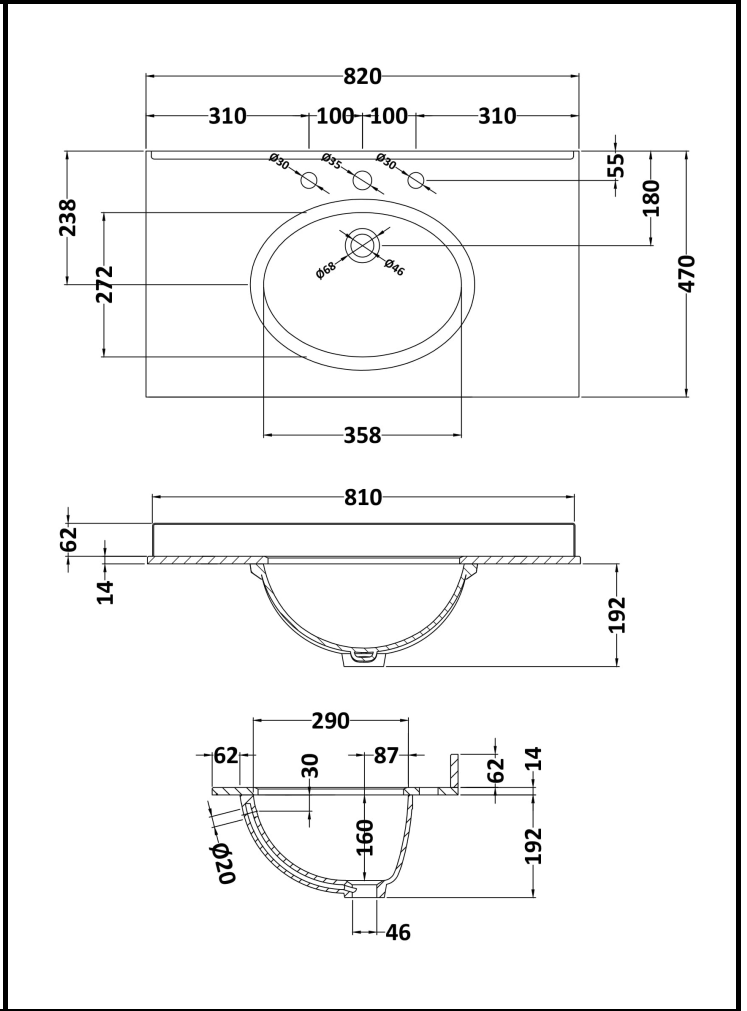

B A Y S W A T E R

London W.2

CODE: BAYC232

DESCRIPTION: 800 Single Bowl Marble Top 3Th

CATEGORY: Ceramics

PRODUCT DIMENSIONS			
Height (mm)	Width (mm)	Depth (mm)	Nett Wgt Kg
268	820	463	18

PACKAGING DIMENSIONS			
Height (mm)	Width (mm)	Depth (mm)	Gross Wgt Kg
310	900	550	18.5

PACKAGING DATA			
Box Colour	White Cardboard Box		
Box Qty	1	Label Colour	White Label
Label Size	100 x 50	Label Qty	2

OUTER BOX DIMENSIONS (If Applicable)			
Height (mm)	Width (mm)	Depth (mm)	Gross Wgt Kg
Barcode	5055275892640		

BASINS			
Tap Hole	Three Tapholes	Chain Stay Hole	No
Template	Not Applicable	Waste Type Req'd	Slotted
Overflow Incl.	Yes	Overflow Cover	Yes
Inner Bowl Depth	160mm	Inner Bowl Width	358mm
Inner Bowl Height	160mm		