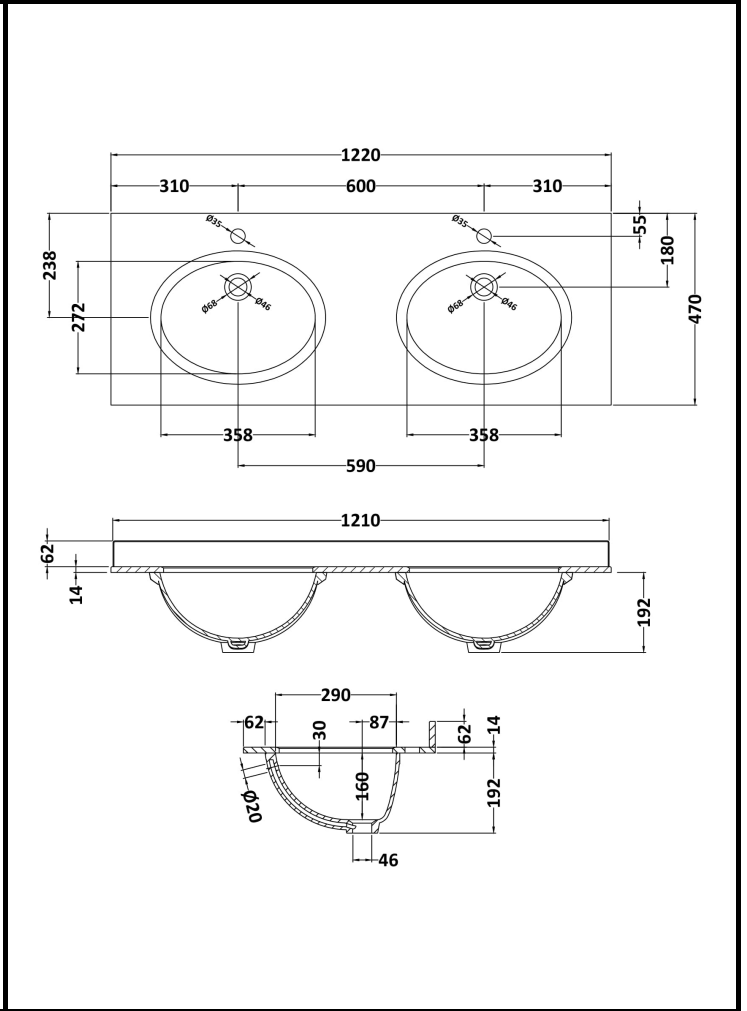

B A Y S W A T E R

London W.2

CODE: BAYC233

DESCRIPTION: 1200 Double Bowl Marble Top 1Th

CATEGORY: Ceramics

PRODUCT DIMENSIONS			
Height (mm)	Width (mm)	Depth (mm)	Nett Wgt Kg
268	1220	463	27.5

PACKAGING DIMENSIONS			
Height (mm)	Width (mm)	Depth (mm)	Gross Wgt Kg
310	1300	550	28

PACKAGING DATA			
Box Colour	White Cardboard Box		
Box Qty	1	Label Colour	White Label
Label Size	100 x 50	Label Qty	2

OUTER BOX DIMENSIONS (If Applicable)			
Height (mm)	Width (mm)	Depth (mm)	Gross Wgt Kg
Barcode	5055275892657		

BASINS			
Tap Hole	One Taphole	Chain Stay Hole	No
Template	Not Applicable	Waste Type Req'd	Slotted
Overflow Incl.	Yes	Overflow Cover	Yes
Inner Bowl Depth	160mm	Inner Bowl Width	358mm
Inner Bowl Height	160mm		