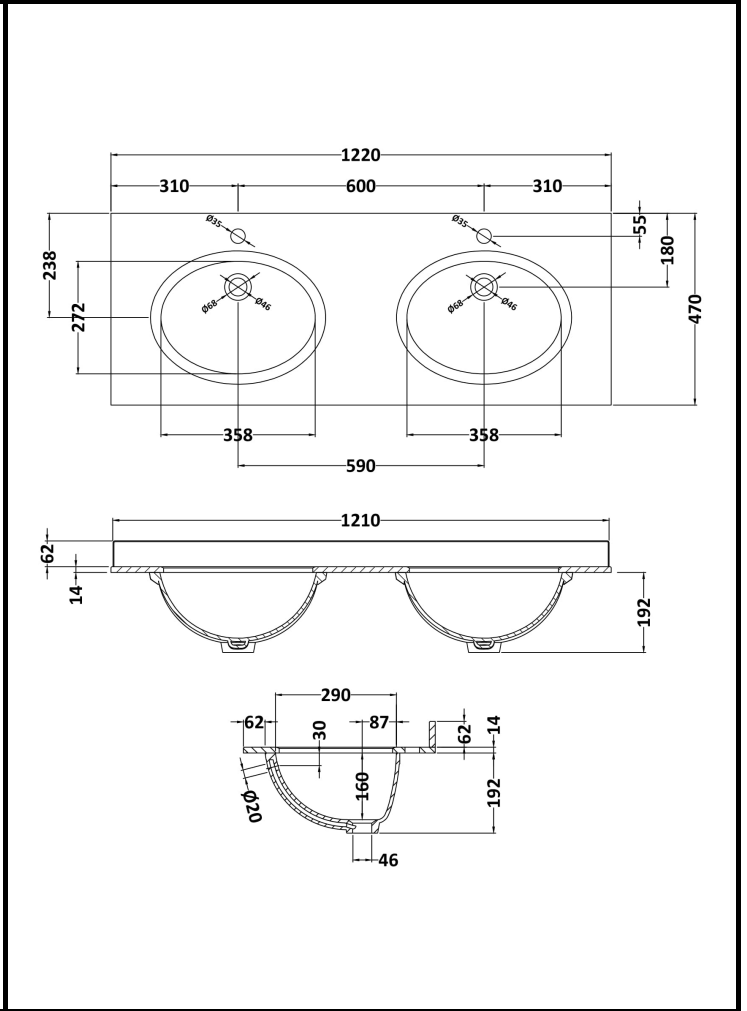

B A Y S W A T E R

London W.2

CODE: BAYC234

DESCRIPTION: 1200 Double Bowl Marble Top 1Th

CATEGORY: Ceramics

PRODUCT DIMENSIONS			
Height (mm)	Width (mm)	Depth (mm)	Nett Wgt Kg
268	1220	463	27.5

PACKAGING DIMENSIONS			
Height (mm)	Width (mm)	Depth (mm)	Gross Wgt Kg
310	1300	550	28

PACKAGING DATA			
Box Colour	White Cardboard Box		
Box Qty	1	Label Colour	White Label
Label Size	100 x 50	Label Qty	2

OUTER BOX DIMENSIONS (If Applicable)			
Height (mm)	Width (mm)	Depth (mm)	Gross Wgt Kg
Barcode	5055275892664		

BASINS			
Tap Hole	One Taphole	Chain Stay Hole	No
Template	Not Applicable	Waste Type Req'd	Slotted
Overflow Incl.	Yes	Overflow Cover	Yes
Inner Bowl Depth	160mm	Inner Bowl Width	358mm
Inner Bowl Height	160mm		