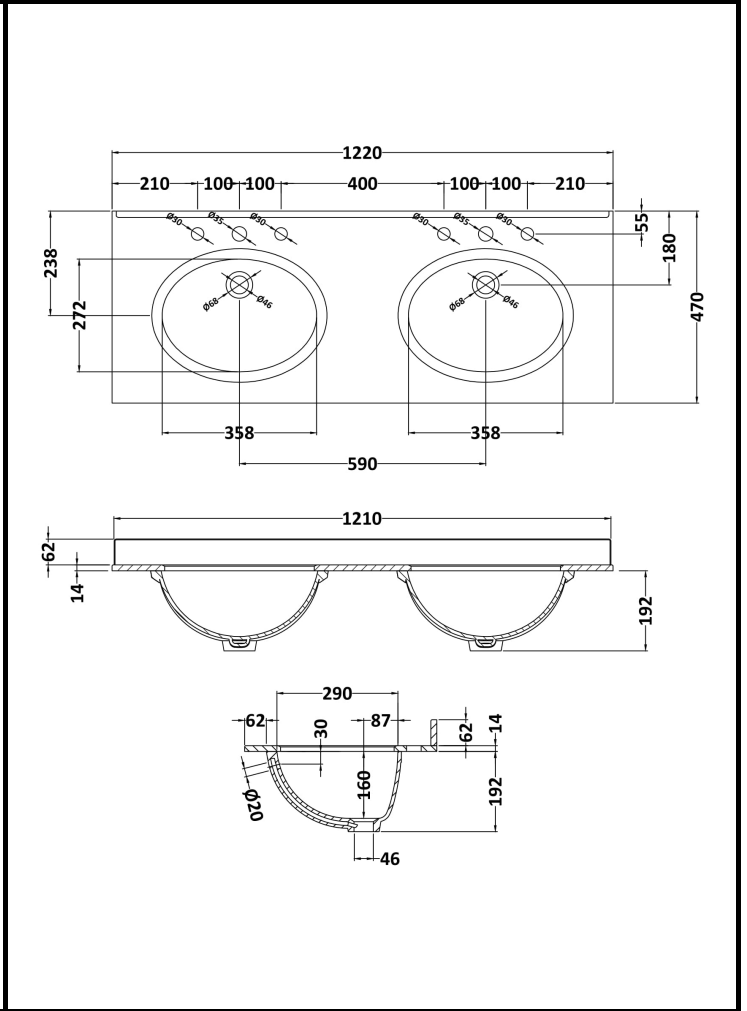

## London W.2

**CODE:** BAYC236

**DESCRIPTION:** 1200 Double Bowl Marble Top 3Th

**CATEGORY:** Ceramics

PRODUCT DIMENSIONS			
Height (mm)	Width (mm)	Depth (mm)	Nett Wgt Kg
268	1220	463	27.5

PACKAGING DIMENSIONS			
Height (mm)	Width (mm)	Depth (mm)	Gross Wgt Kg
310	1300	550	28

PACKAGING DATA			
Box Colour	White Cardboard Box		
Box Qty	1	Label Colour	White Label
Label Size	100 x 50	Label Qty	2

OUTER BOX DIMENSIONS (If Applicable)			
Height (mm)	Width (mm)	Depth (mm)	Gross Wgt Kg
Barcode	5055275892688		

BASINS			
Tap Hole	Three Tapholes	Chain Stay Hole	No
Template	Not Applicable	Waste Type Req'd	Slotted
Overflow Incl.	Yes	Overflow Cover	Yes
Inner Bowl Depth	160mm	Inner Bowl Width	358mm
Inner Bowl Height	160mm		