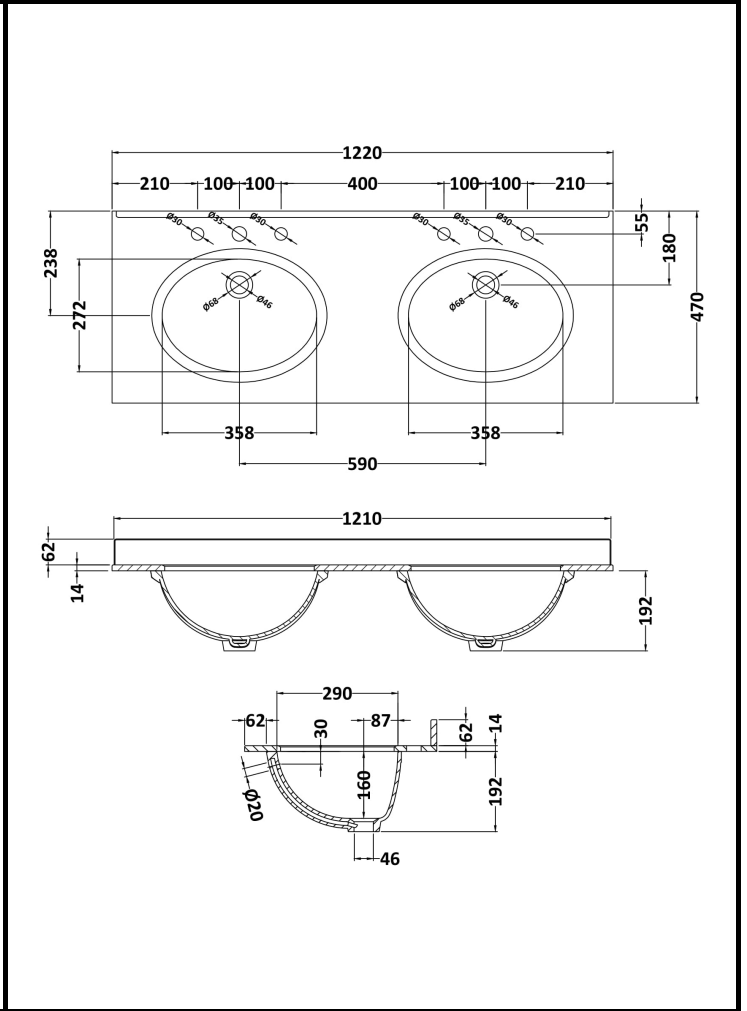

B A Y S W A T E R

London W.2

CODE: BAYC237

DESCRIPTION: 1200 Double Bowl Marble Top 3Th

CATEGORY: Ceramics

PRODUCT DIMENSIONS			
Height (mm)	Width (mm)	Depth (mm)	Nett Wgt Kg
268	1220	463	27.5

PACKAGING DIMENSIONS			
Height (mm)	Width (mm)	Depth (mm)	Gross Wgt Kg
310	1300	550	28

PACKAGING DATA			
Box Colour	White Cardboard Box		
Box Qty	1	Label Colour	White Label
Label Size	100 x 50	Label Qty	2

OUTER BOX DIMENSIONS (If Applicable)			
Height (mm)	Width (mm)	Depth (mm)	Gross Wgt Kg
Barcode	5055275892695		

BASINS			
Tap Hole	Three Tapholes	Chain Stay Hole	No
Template	Not Applicable	Waste Type Req'd	Slotted
Overflow Incl.	Yes	Overflow Cover	Yes
Inner Bowl Depth	160mm	Inner Bowl Width	358mm
Inner Bowl Height	160mm		