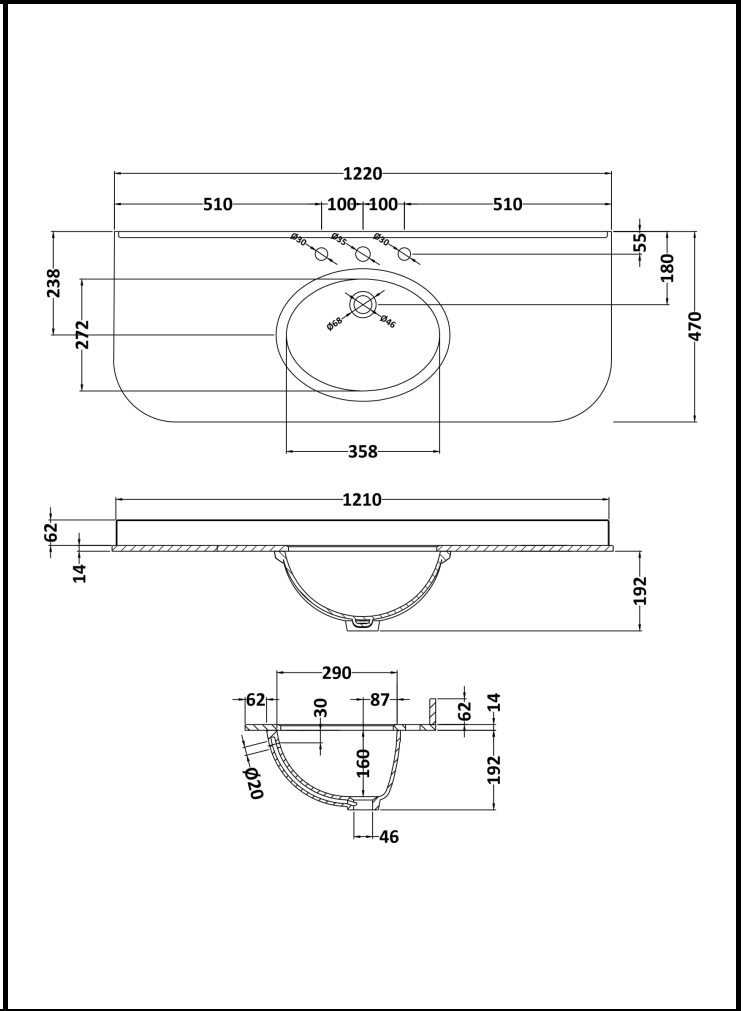

B A Y S W A T E R

London W.2

CODE: BAYC242

DESCRIPTION: 1200 Single Bowl Curved Marble Top 3T

CATEGORY: Ceramics

PRODUCT DIMENSIONS			
Height (mm)	Width (mm)	Depth (mm)	Nett Wgt Kg
268	1220	463	24.5

PACKAGING DIMENSIONS			
Height (mm)	Width (mm)	Depth (mm)	Gross Wgt Kg
310	1300	550	25

PACKAGING DATA			
Box Colour	White Cardboard Box		
Box Qty	1	Label Colour	White Label
Label Size	100 x 50	Label Qty	2

OUTER BOX DIMENSIONS (If Applicable)			
Height (mm)	Width (mm)	Depth (mm)	Gross Wgt Kg
Barcode	5055275892749		

BASINS			
Tap Hole	Three Tapholes	Chain Stay Hole	No
Template	Not Applicable	Waste Type Req'd	Slotted
Overflow Incl.	Yes	Overflow Cover	Yes
Inner Bowl Depth	160mm	Inner Bowl Width	358mm
Inner Bowl Height	160mm		