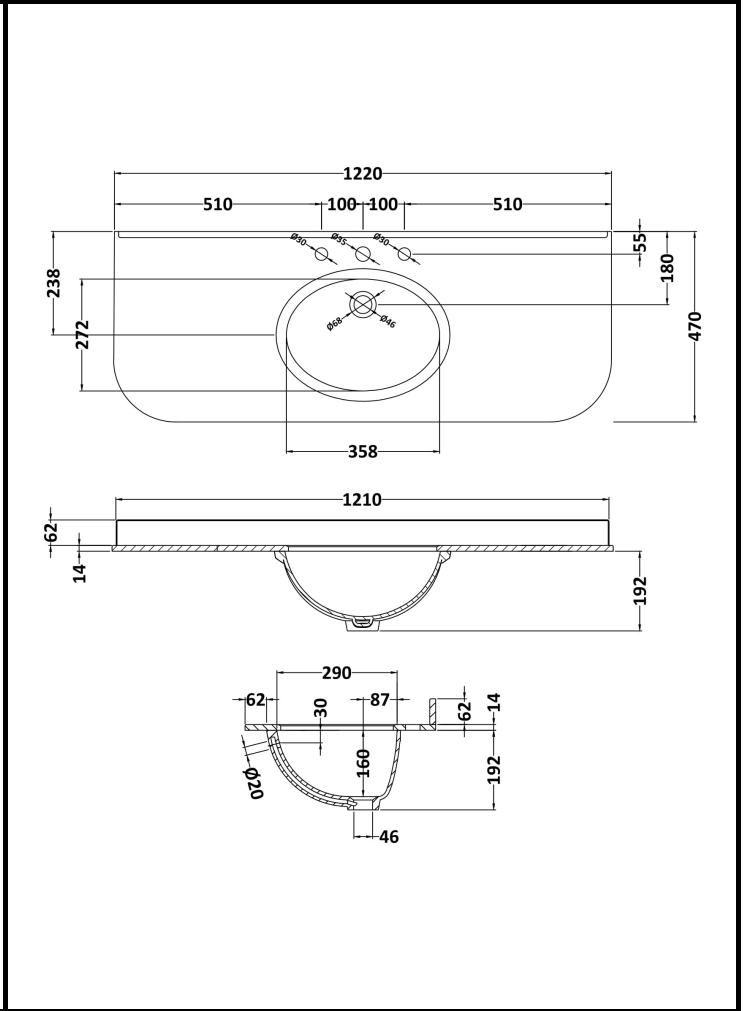

B A Y S W A T E R

London W.2

CODE: BAYC243

DESCRIPTION: 1200 Single Bowl Curved Marble Top 3T

CATEGORY: Ceramics

PRODUCT DIMENSIONS			
Height (mm)	Width (mm)	Depth (mm)	Nett Wgt Kg
268	1220	463	24.5

PACKAGING DIMENSIONS			
Height (mm)	Width (mm)	Depth (mm)	Gross Wgt Kg
310	1300	550	25

PACKAGING DATA			
Box Colour	White Cardboard Box		
Box Qty	1	Label Colour	White Label
Label Size	100 x 50	Label Qty	2

OUTER BOX DIMENSIONS (If Applicable)			
Height (mm)	Width (mm)	Depth (mm)	Gross Wgt Kg
Barcode	5055275892756		

BASINS			
Tap Hole	Three Tapholes	Chain Stay Hole	No
Template	Not Applicable	Waste Type Req'd	Slotted
Overflow Incl.	Yes	Overflow Cover	Yes
Inner Bowl Depth	160mm	Inner Bowl Width	358mm
Inner Bowl Height	160mm		