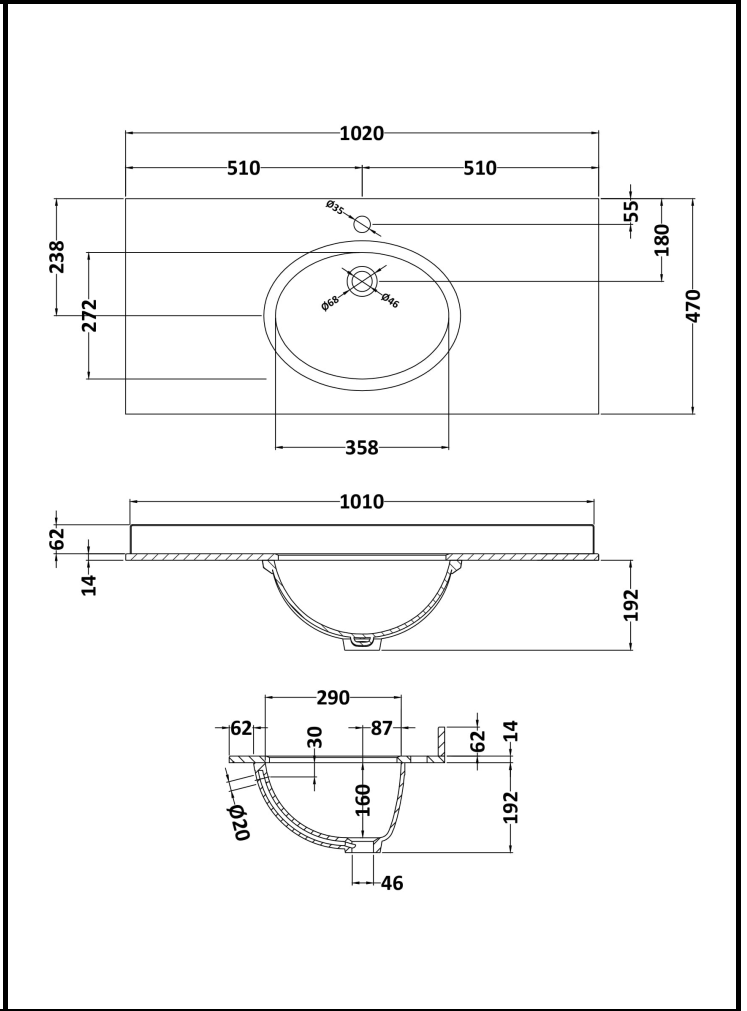

B A Y S W A T E R

London W.2

CODE: BAYC245

DESCRIPTION: 1000 Rectangle Marble Top/Basin 1Th

CATEGORY: Ceramics

PRODUCT DIMENSIONS			
Height (mm)	Width (mm)	Depth (mm)	Nett Wgt Kg
268	1020	470	18

PACKAGING DIMENSIONS			
Height (mm)	Width (mm)	Depth (mm)	Gross Wgt Kg
250	1100	580	18.5

PACKAGING DATA			
Box Colour	White Cardboard Box		
Box Qty	1	Label Colour	White Label
Label Size	100 x 50	Label Qty	2

OUTER BOX DIMENSIONS (If Applicable)			
Height (mm)	Width (mm)	Depth (mm)	Gross Wgt Kg
Barcode	5056211825494		

BASINS			
Tap Hole	One Taphole	Chain Stay Hole	No
Template	Not Applicable	Waste Type Req'd	Slotted
Overflow Incl.	Yes	Overflow Cover	Yes
Inner Bowl Depth	160mm	Inner Bowl Width	358mm
Inner Bowl Height	160mm		