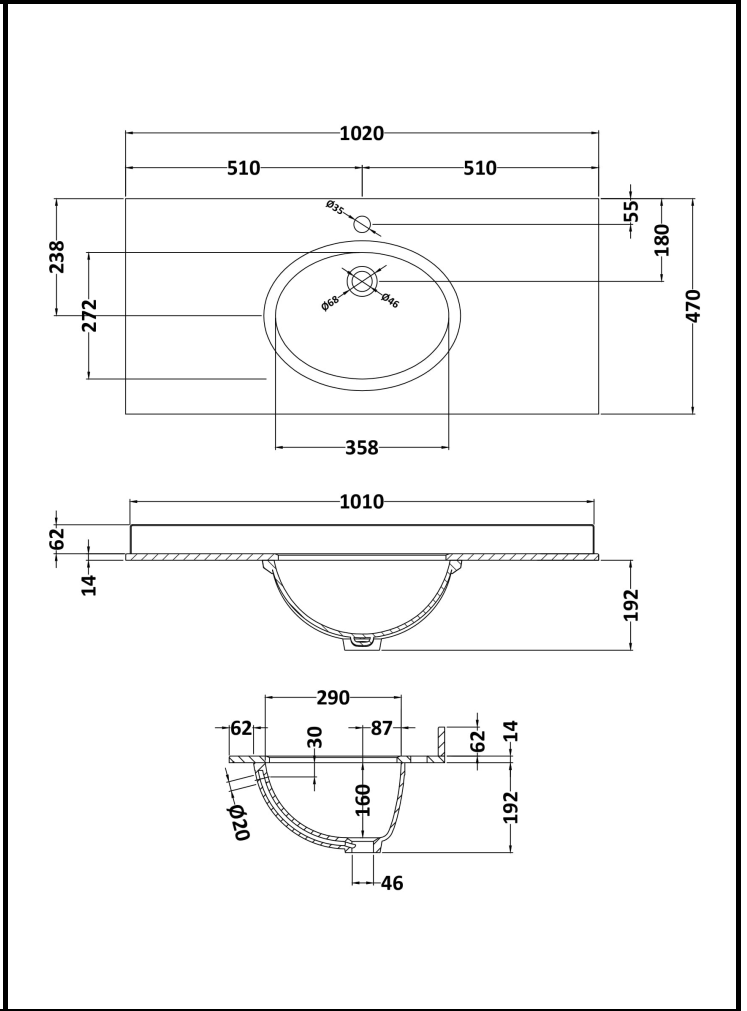

## London W.2

**CODE:** BAYC246

**DESCRIPTION:** 1000 Rectangle Marble Top/Basin 1Th

**CATEGORY:** Ceramics

PRODUCT DIMENSIONS			
Height (mm)	Width (mm)	Depth (mm)	Nett Wgt Kg
268	1020	470	18

PACKAGING DIMENSIONS			
Height (mm)	Width (mm)	Depth (mm)	Gross Wgt Kg
250	1100	580	18.5

PACKAGING DATA			
Box Colour	White Cardboard Box		
Box Qty	1	Label Colour	White Label
Label Size	100 x 50	Label Qty	2

OUTER BOX DIMENSIONS (If Applicable)			
Height (mm)	Width (mm)	Depth (mm)	Gross Wgt Kg
Barcode	5056211825500		

BASINS			
Tap Hole	One Taphole	Chain Stay Hole	No
Template	Not Applicable	Waste Type Req'd	Slotted
Overflow Incl.	Yes	Overflow Cover	Yes
Inner Bowl Depth	160mm	Inner Bowl Width	358mm
Inner Bowl Height	160mm		