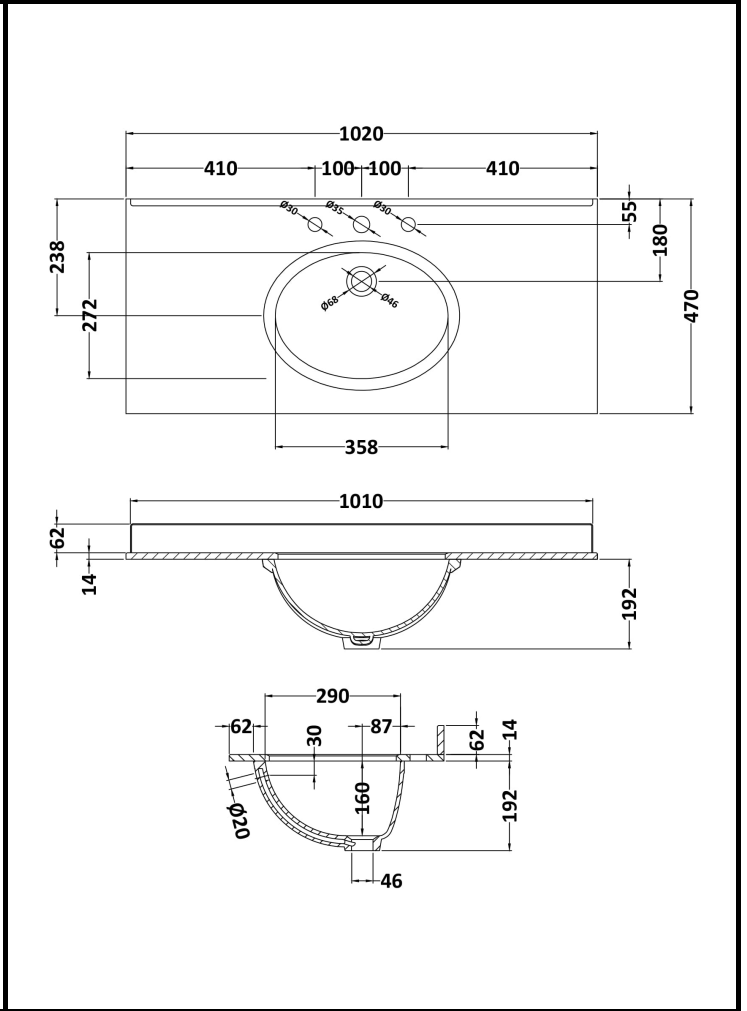

## London W.2

**CODE:** BAYC249

**DESCRIPTION:** 1000 Rectangle Marble Top/Basin 3Th

**CATEGORY:** Ceramics

PRODUCT DIMENSIONS			
Height (mm)	Width (mm)	Depth (mm)	Nett Wgt Kg
268	1020	470	18

PACKAGING DIMENSIONS			
Height (mm)	Width (mm)	Depth (mm)	Gross Wgt Kg
250	1100	580	18.5

PACKAGING DATA			
Box Colour	White Cardboard Box		
Box Qty	1	Label Colour	White Label
Label Size	100 x 50	Label Qty	2

OUTER BOX DIMENSIONS (If Applicable)			
Height (mm)	Width (mm)	Depth (mm)	Gross Wgt Kg
Barcode	5056211825531		

BASINS			
Tap Hole	Three Tapholes	Chain Stay Hole	No
Template	Not Applicable	Waste Type Req'd	Slotted
Overflow Incl.	Yes	Overflow Cover	Yes
Inner Bowl Depth	160mm	Inner Bowl Width	358mm
Inner Bowl Height	160mm		