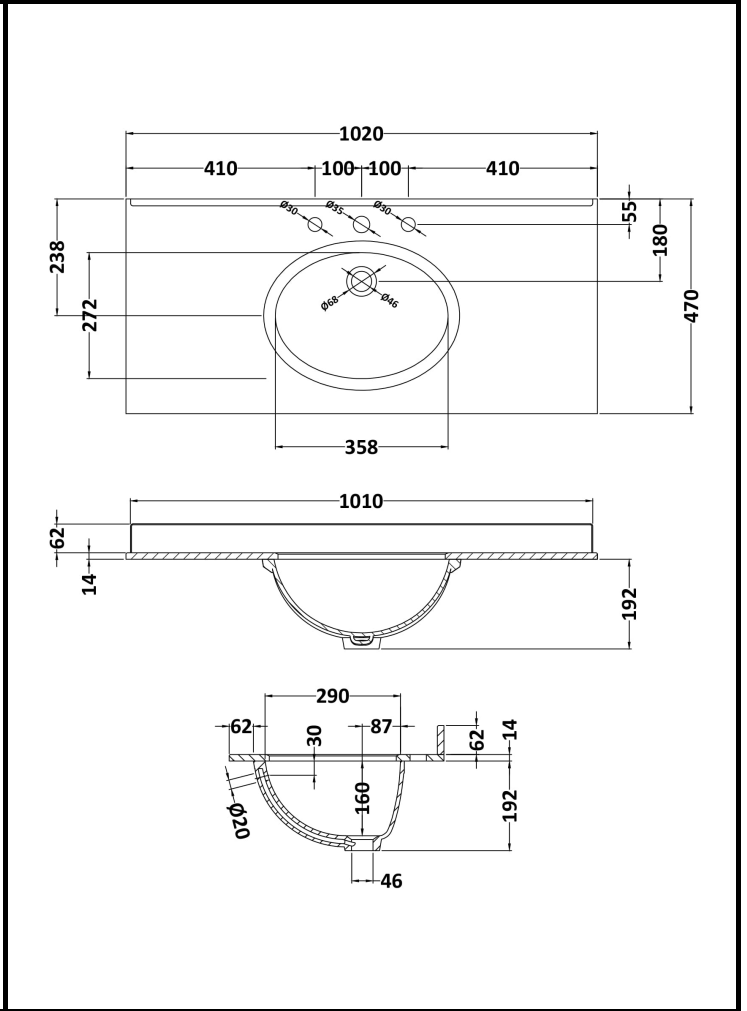

B A Y S W A T E R

London W.2

CODE: BAYC250

DESCRIPTION: 1000 Rectangle Marble Top/Basin 3Th

CATEGORY: Ceramics

PRODUCT DIMENSIONS			
Height (mm)	Width (mm)	Depth (mm)	Nett Wgt Kg
268	1020	470	18

PACKAGING DIMENSIONS			
Height (mm)	Width (mm)	Depth (mm)	Gross Wgt Kg
250	1100	580	18.5

PACKAGING DATA			
Box Colour	White Cardboard Box		
Box Qty	1	Label Colour	White Label
Label Size	100 x 50	Label Qty	2

OUTER BOX DIMENSIONS (If Applicable)			
Height (mm)	Width (mm)	Depth (mm)	Gross Wgt Kg
Barcode	5056211825548		

BASINS			
Tap Hole	Three Tapholes	Chain Stay Hole	No
Template	Not Applicable	Waste Type Req'd	Slotted
Overflow Incl.	Yes	Overflow Cover	Yes
Inner Bowl Depth	160mm	Inner Bowl Width	358mm
Inner Bowl Height	160mm		