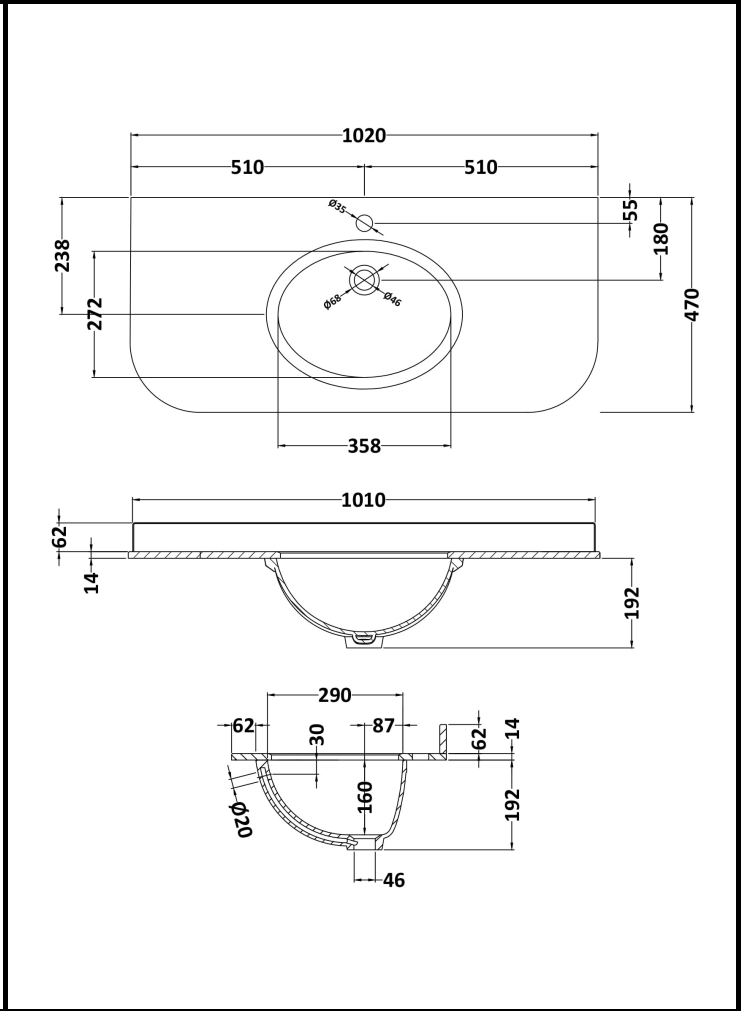

# B A Y S W A T E R

London W.2

**CODE:** BAYC251

**DESCRIPTION:** 1000 Curved Marble Top/Basin 1Th

**CATEGORY:** Ceramics

PRODUCT DIMENSIONS			
Height (mm)	Width (mm)	Depth (mm)	Nett Wgt Kg
268	1020	470	24.5

PACKAGING DIMENSIONS			
Height (mm)	Width (mm)	Depth (mm)	Gross Wgt Kg
250	1100	580	25

PACKAGING DATA			
Box Colour	White Cardboard Box		
Box Qty	1	Label Colour	White Label
Label Size	100 x 50	Label Qty	2

OUTER BOX DIMENSIONS (If Applicable)			
Height (mm)	Width (mm)	Depth (mm)	Gross Wgt Kg
Barcode	5056211825555		

PRODUCT DETAILS			
Country of Origin	China		
Fitting Instruction	Yes	Colour	Black

Certification	CE	N/A	WRAS	N/A	WRAS Number	N/A
Product Material	Vitreous China, Natural Marble					

BASINS			
Tap Hole	One Taphole	Chain Stay Hole	No
Template	Not Applicable	Waste Type Req'd	Slotted
Overflow Incl.	Yes	Overflow Cover	Yes
Inner Bowl Depth	160mm	Inner Bowl Width	358mm
Inner Bowl Height	160mm		