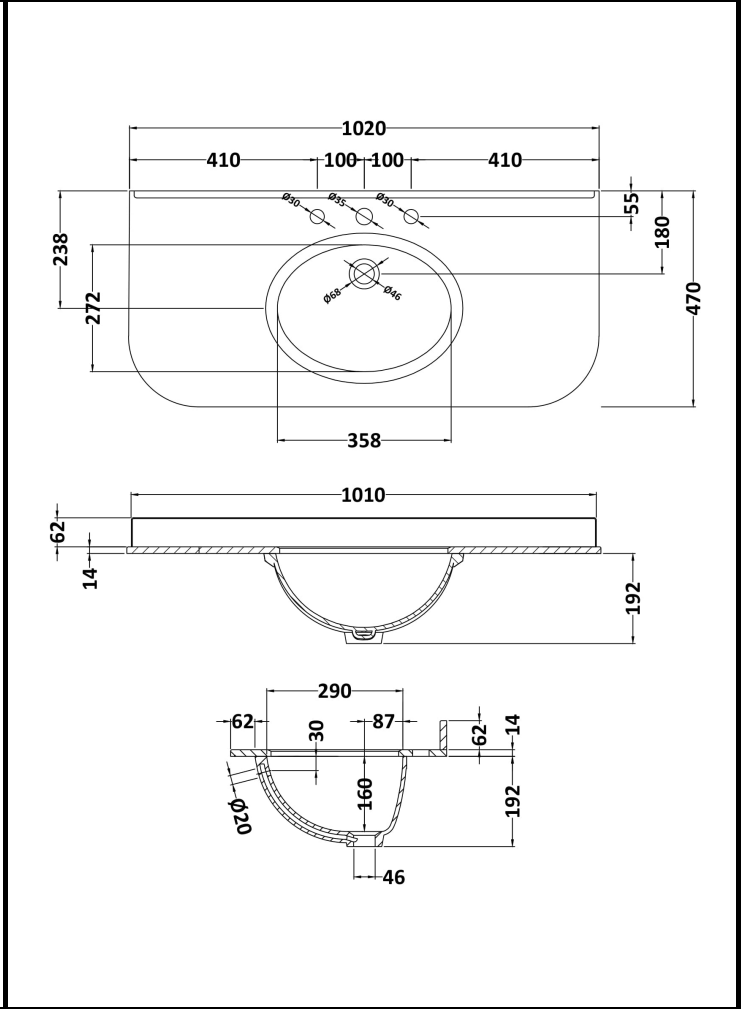

# B A Y S W A T E R

London W.2

**CODE:** BAYC254

**DESCRIPTION:** 1000 Curved Marble Top/Basin 3Th

**CATEGORY:** Ceramics

PRODUCT DIMENSIONS			
Height (mm)	Width (mm)	Depth (mm)	Nett Wgt Kg
268	1020	470	24.5

PACKAGING DIMENSIONS			
Height (mm)	Width (mm)	Depth (mm)	Gross Wgt Kg
250	1100	580	25

PACKAGING DATA			
Box Colour	White Cardboard Box		
Box Qty	1	Label Colour	White Label
Label Size	100 x 50	Label Qty	2

OUTER BOX DIMENSIONS (If Applicable)			
Height (mm)	Width (mm)	Depth (mm)	Gross Wgt Kg
Barcode	5056211825586		

PRODUCT DETAILS			
Country of Origin	China		
Fitting Instruction	Yes	Colour	Black

Certification	CE	N/A	WRAS	N/A	WRAS Number	N/A
Product Material	Vitresous China, Natural Marble					

BASINS			
Tap Hole	Three Tapholes	Chain Stay Hole	No
Template	Not Applicable	Waste Type Req'd	Slotted
Overflow Incl.	Yes	Overflow Cover	Yes
Inner Bowl Depth	160mm	Inner Bowl Width	358mm
Inner Bowl Height	160mm		