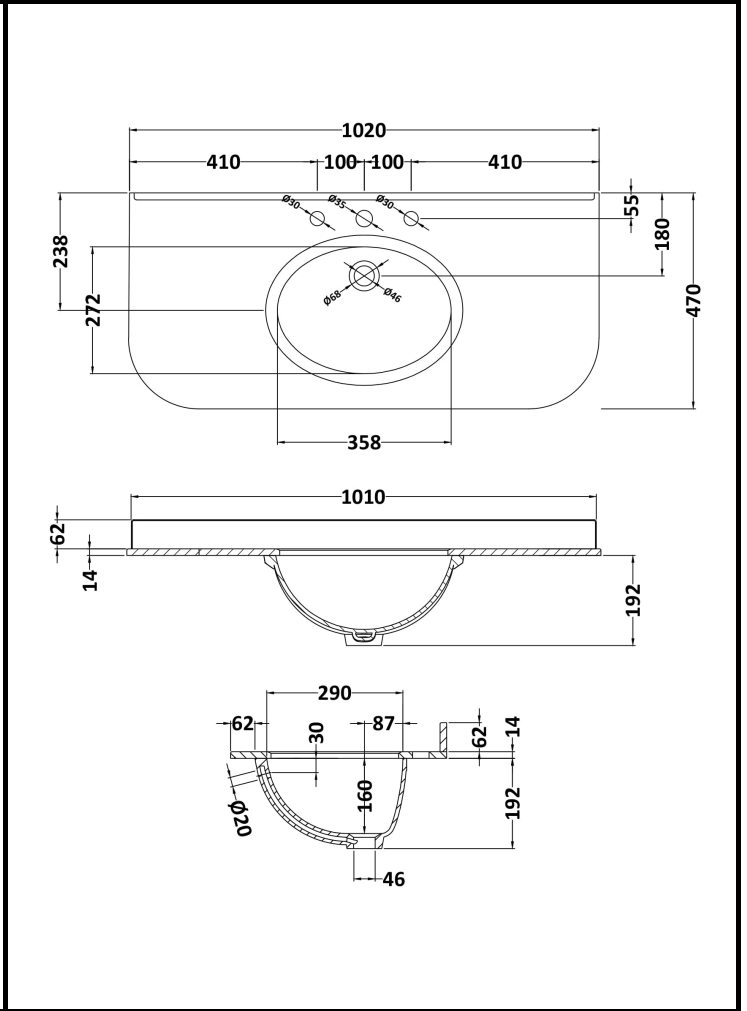

B A Y S W A T E R

London W.2

CODE: BAYC255

DESCRIPTION: 1000 Curved Marble Top/Basin 3Th

CATEGORY: Ceramics

PRODUCT DIMENSIONS			
Height (mm)	Width (mm)	Depth (mm)	Nett Wgt Kg
268	1020	470	24.5

PACKAGING DIMENSIONS			
Height (mm)	Width (mm)	Depth (mm)	Gross Wgt Kg
250	1100	580	25

PACKAGING DATA			
Box Colour	White Cardboard Box		
Box Qty	1	Label Colour	White Label
Label Size	100 x 50	Label Qty	2

OUTER BOX DIMENSIONS (If Applicable)			
Height (mm)	Width (mm)	Depth (mm)	Gross Wgt Kg
Barcode	505621182593		

BASINS			
Tap Hole	Three Tapholes	Chain Stay Hole	No
Template	Not Applicable	Waste Type Req'd	Slotted
Overflow Incl.	Yes	Overflow Cover	Yes
Inner Bowl Depth	160mm	Inner Bowl Width	358mm
Inner Bowl Height	160mm		