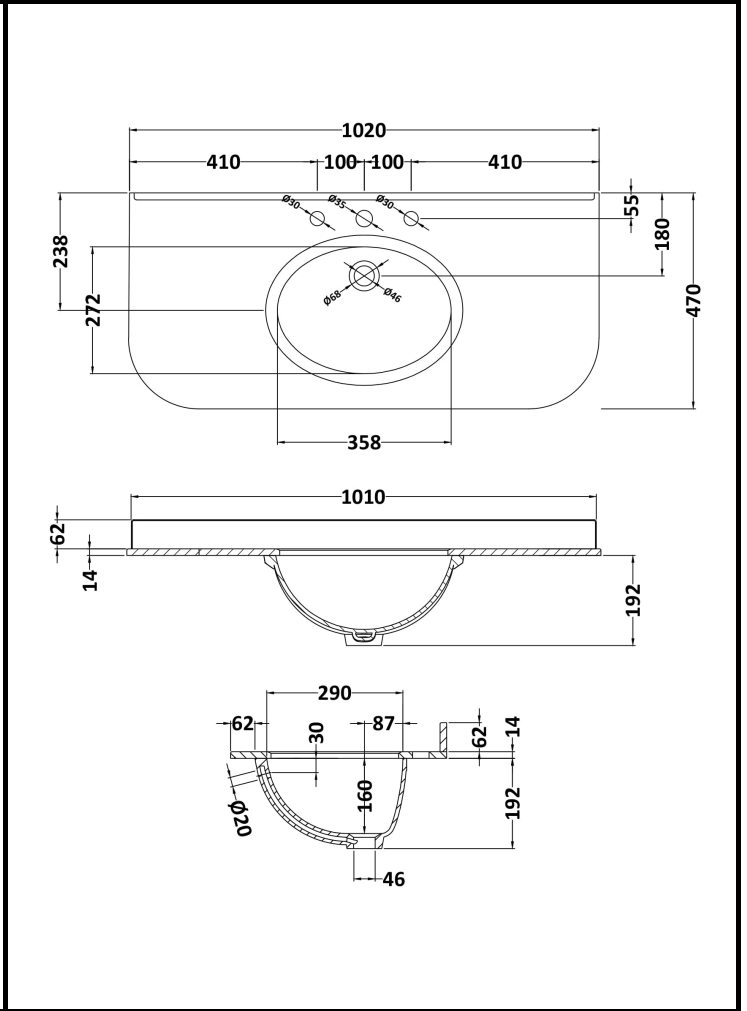

B A Y S W A T E R

London W.2

CODE: BAYC256

DESCRIPTION: 1000 Curved Marble Top/Basin 3Th

CATEGORY: Ceramics

PRODUCT DIMENSIONS			
Height (mm)	Width (mm)	Depth (mm)	Nett Wgt Kg
268	1020	470	24.5

PACKAGING DIMENSIONS			
Height (mm)	Width (mm)	Depth (mm)	Gross Wgt Kg
250	1100	580	25

PACKAGING DATA			
Box Colour	White Cardboard Box		
Box Qty	1	Label Colour	White Label
Label Size	100 x 50	Label Qty	2

OUTER BOX DIMENSIONS (If Applicable)			
Height (mm)	Width (mm)	Depth (mm)	Gross Wgt Kg
Barcode	5056211825609		

BASINS			
Tap Hole	Three Tapholes	Chain Stay Hole	No
Template	Not Applicable	Waste Type Req'd	Slotted
Overflow Incl.	Yes	Overflow Cover	Yes
Inner Bowl Depth	160mm	Inner Bowl Width	358mm
Inner Bowl Height	160mm		