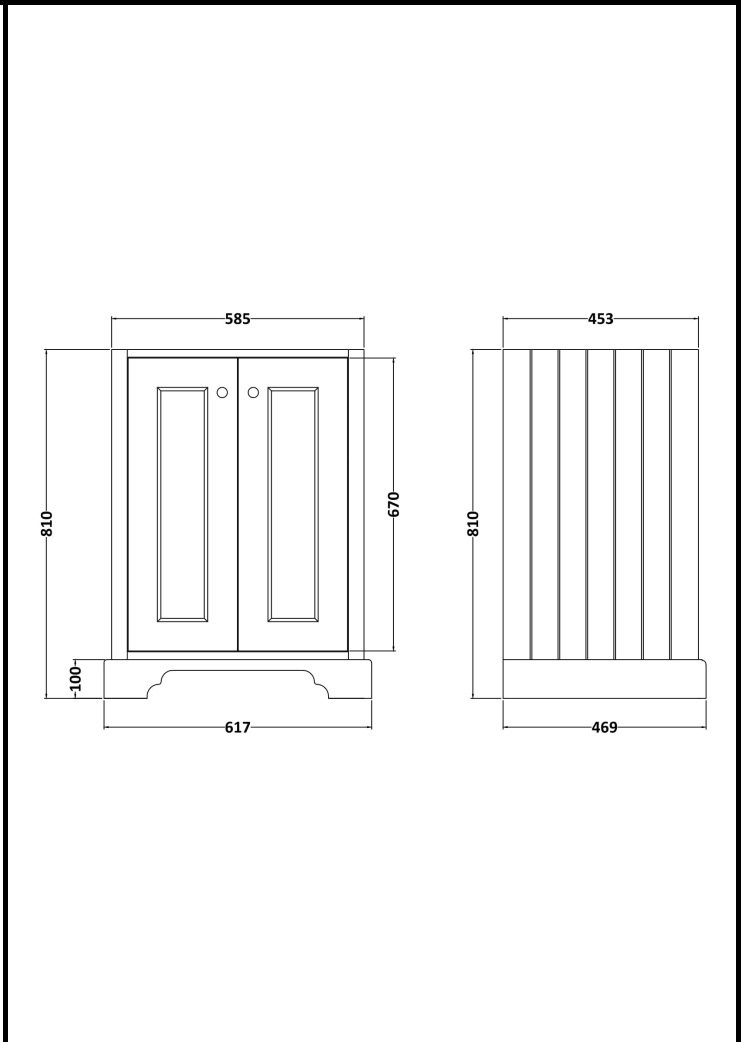

B A Y S W A T E R

London W.2

CODE: BAYF103

DESCRIPTION: 600 2-Door Basin Cabinet

CATEGORY: Furniture

PRODUCT DIMENSIONS

Height (mm)	Width (mm)	Depth (mm)	Nett Wgt Kg
810	617	469	30.5

PACKAGING DIMENSIONS

Height (mm)	Width (mm)	Depth (mm)	Gross Wgt Kg
845	660	505	30.5

PACKAGING DATA

Box Colour	White Cardboard Box		
Box Qty	1	Label Colour	White Label
Label Size	116 X 50	Label Qty	2

OUTER BOX DIMENSIONS (If Applicable)

Height (mm)	Width (mm)	Depth (mm)	Gross Wgt Kg
Barcode	5055275892831		

PRODUCT DETAILS

Country of Origin	Ukraine
Fitting Instruction	Yes
Constr' Method	Cam & Wood Dowel
Cabinet Finish	MFC Painted Matt
Cab Thickness (mm)	16
Drawer Included	No
No of Shelves	1
Hinge Inc'	Yes
Fixings Inc'	Not Required
Handle Inc'	Yes
Handle Type	Knob

Certification	FSC	Yes	CE	Yes
Colour	Pointing White			
Constr' Type	Rigid			
Fascia Finish	Mdf Painted Matt			
Fas Thickness (mm)	18			
Drawer Type	Not Applicable			
Hinge Type	95 Degree Inset Clip-On S/C			
Adjustable Legs	Not Applicable			
Handle Style	Traditional			
Waste Shroud	No			