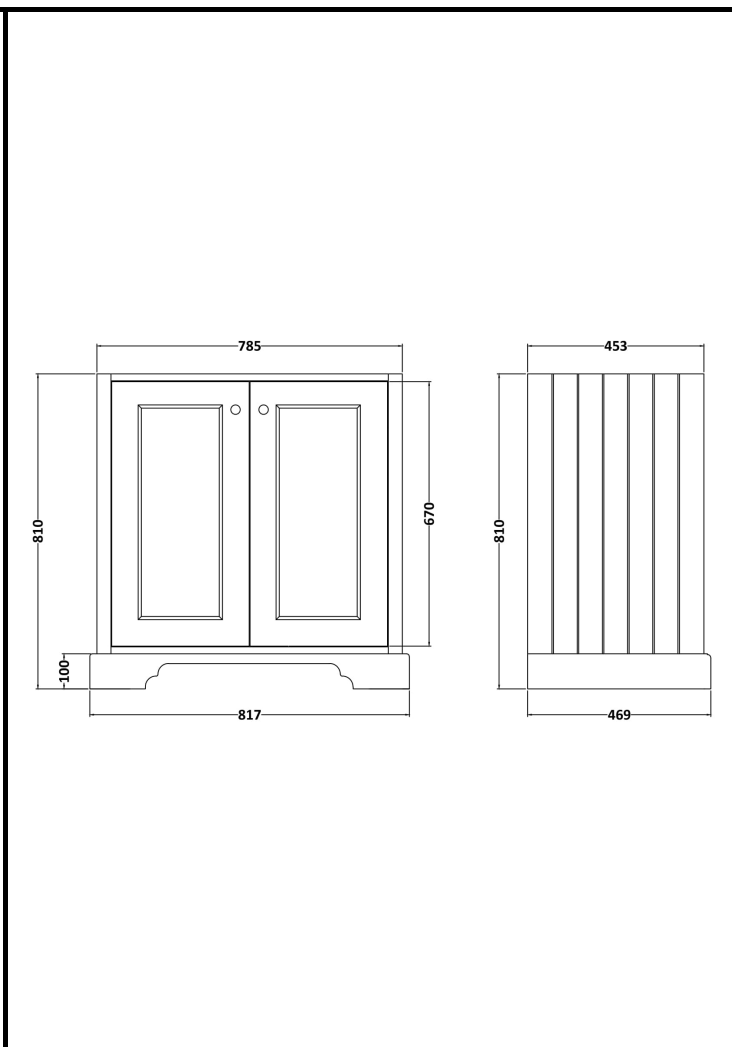

B A Y S W A T E R

London W.2

CODE: BAYF105

DESCRIPTION: 800 2-Door Basin Cabinet

CATEGORY: Furniture

PRODUCT DIMENSIONS

Height (mm)	Width (mm)	Depth (mm)	Nett Wgt Kg
810	817	469	37

PACKAGING DIMENSIONS

Height (mm)	Width (mm)	Depth (mm)	Gross Wgt Kg
845	860	505	37

PACKAGING DATA

Box Colour	White Cardboard Box		
Box Qty	1	Label Colour	White Label
Label Size	116 X 50	Label Qty	2

OUTER BOX DIMENSIONS (If Applicable)

Height (mm)	Width (mm)	Depth (mm)	Gross Wgt Kg
Barcode	5055275892855		

PRODUCT DETAILS

Country of Origin	Ukraine			
Fitting Instruction	Yes			
Constr' Method	Cam & Wood Dowel			
Cabinet Finish	MFC Painted Matt			
Cab Thickness (mm)	16			
Drawer Included	No			
No of Shelves	1			
Hinge Inc'	Yes			
Fixings Inc'	Not Required			
Handle Inc'	Yes			
Handle Type	Knob			
Certification	FSC	Yes	CE	Yes
Colour	Stiffkey Blue			
Constr' Type	Rigid			
Fascia Finish	Mdf Painted Matt			
Fas Thickness (mm)	18			
Drawer Type	Not Applicable			
Hinge Type	95 Degree Inset Clip-On S/C			
Adjustable Legs	Not Applicable			
Handle Style	Traditional			
Waste Shroud	No			