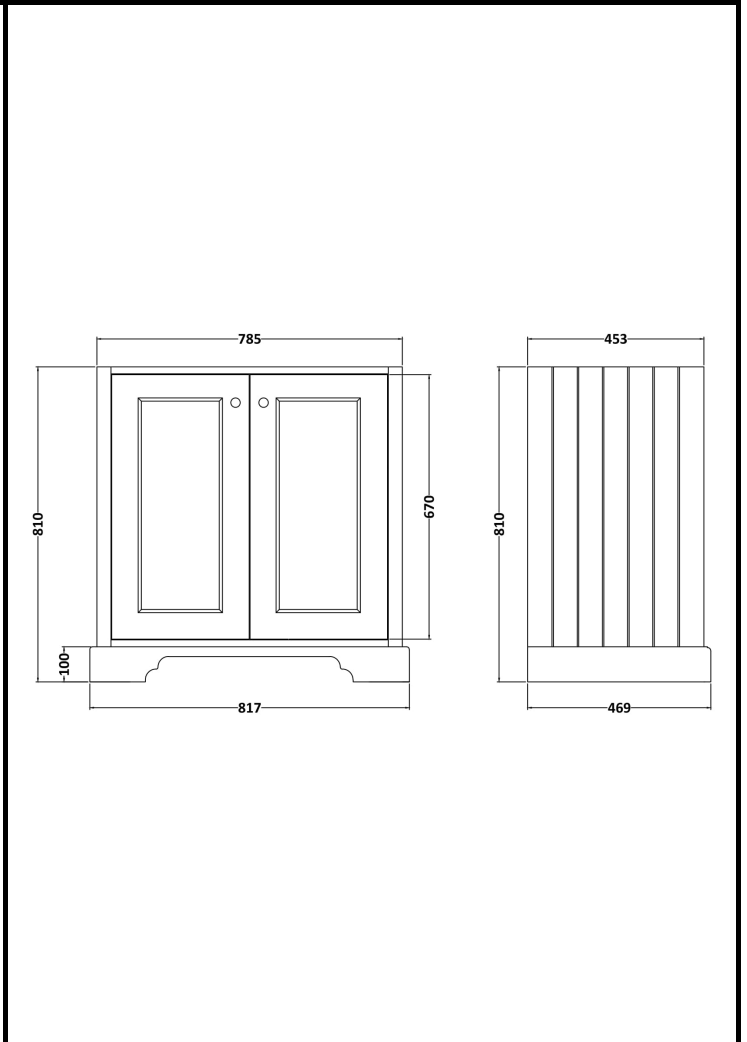

B A Y S W A T E R

London W.2

CODE: BAYF106

DESCRIPTION: 800 2-Door Basin Cabinet

CATEGORY: Furniture

PRODUCT DIMENSIONS

Height (mm)	Width (mm)	Depth (mm)	Nett Wgt Kg
810	817	469	37

PACKAGING DIMENSIONS

Height (mm)	Width (mm)	Depth (mm)	Gross Wgt Kg
845	860	505	37

PACKAGING DATA

Box Colour	White Cardboard Box		
Box Qty	1	Label Colour	White Label
Label Size	116 X 50	Label Qty	2

OUTER BOX DIMENSIONS (If Applicable)

Height (mm)	Width (mm)	Depth (mm)	Gross Wgt Kg
Barcode	5055275892862		

PRODUCT DETAILS

Country of Origin	Ukraine			
Fitting Instruction	Yes			
Constr' Method	Cam & Wood Dowel			
Cabinet Finish	MFC Painted Matt			
Cab Thickness (mm)	16			
Drawer Included	No			
No of Shelves	1			
Hinge Inc'	Yes			
Fixings Inc'	Not Required			
Handle Inc'	Yes			
Handle Type	Knob			
Certification	FSC	Yes	CE	Yes
Colour	Pointing White			
Constr' Type	Rigid			
Fascia Finish	Mdf Painted Matt			
Fas Thickness (mm)	18			
Drawer Type	Not Applicable			
Hinge Type	95 Degree Inset Clip-On S/C			
Adjustable Legs	Not Applicable			
Handle Style	Traditional			
Waste Shroud	No			