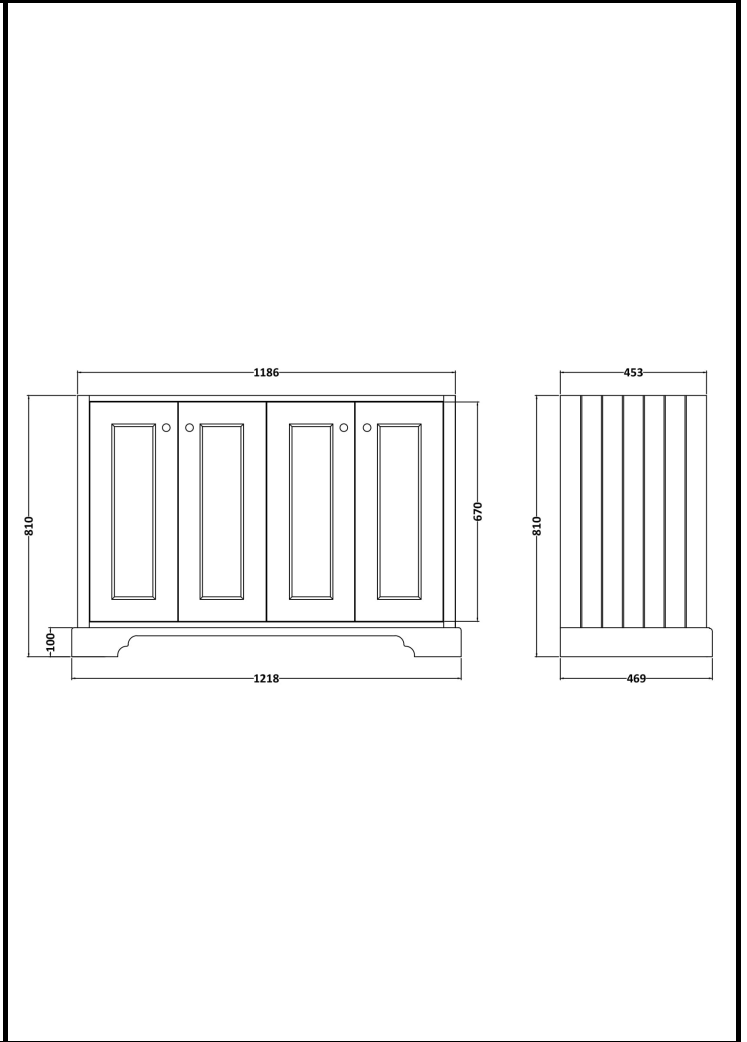

B A Y S W A T E R

London W.2

CODE: BAYF109

DESCRIPTION: 1200 4-Door Basin Cabinet

CATEGORY: Furniture

PRODUCT DIMENSIONS			
Height (mm)	Width (mm)	Depth (mm)	Nett Wgt Kg
810	1218	469	55

PACKAGING DIMENSIONS			
Height (mm)	Width (mm)	Depth (mm)	Gross Wgt Kg
845	1250	505	55.5

PACKAGING DATA			
Box Colour	White Cardboard Box		
Box Qty	1	Label Colour	White Label
Label Size	116 x 50	Label Qty	2

OUTER BOX DIMENSIONS (If Applicable)			
Height (mm)	Width (mm)	Depth (mm)	Gross Wgt Kg
Barcode	5055275892893		

PRODUCT DETAILS				
Country of Origin	Ukraine			
Fitting Instruction	Yes			
Constr' Method	Cam & Wood Dowel			
Cabinet Finish	MFC Painted Matt			
Cab Thickness (mm)	16			
Drawer Included	No			
No of Shelves	2			
Hinge Inc'	Yes			
Fixings Inc'	Not Required			
Handle Inc'	Yes			
Handle Type	Knob			
Certification	FSC	Yes	CE	Yes
Colour	Pointing White			
Constr' Type	Rigid			
Fascia Finish	Mdf Painted Matt			
Fas Thickness (mm)	18			
Drawer Type	Not Applicable			
Hinge Type	95 Degree Inset Clip-On S/C			
Adjustable Legs	Not Applicable			
Handle Style	Traditional			
Waste Shroud	No			