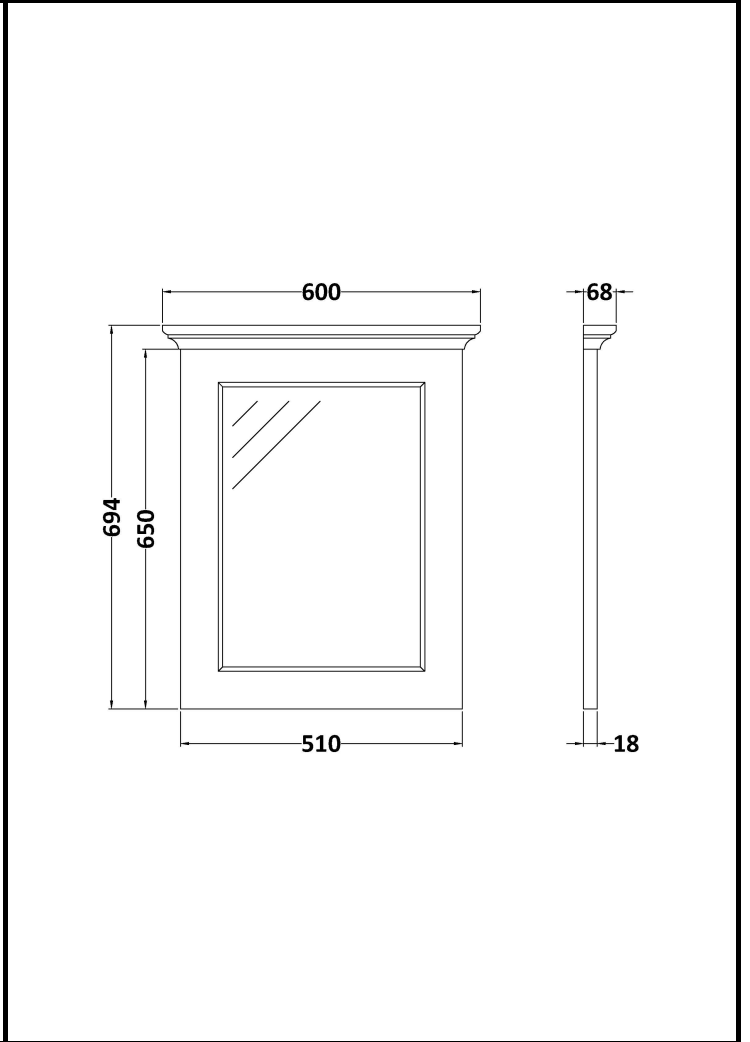

B A Y S W A T E R

London W.2

CODE: BAYF123

DESCRIPTION: 600 Flat Mirror

CATEGORY: Furniture

PRODUCT DIMENSIONS			
Height (mm)	Width (mm)	Depth (mm)	Nett Wgt Kg
694	600	68	7.25

PACKAGING DIMENSIONS			
Height (mm)	Width (mm)	Depth (mm)	Gross Wgt Kg
740	645	100	7.3

PACKAGING DATA			
Box Colour	White Cardboard Box		
Box Qty	1	Label Colour	White Label
Label Size	116 x 50	Label Qty	2

OUTER BOX DIMENSIONS (If Applicable)			
Height (mm)	Width (mm)	Depth (mm)	Gross Wgt Kg
Barcode	5055275893036		

PRODUCT DETAILS				
Country of Origin	Ukraine			
Fitting Instruction	Yes			
Constr' Method	Cam & Wood Dowel			
Cabinet Finish	Not Applicable			
Cab Thickness (mm)				
Drawer Included	Not Applicable			
No of Shelves	Not Applicable			
Hinge Inc'	Not Applicable			
Fixings Inc'	Yes			
Handle Inc'	Not Applicable			
Handle Type	Not Applicable			
Certification	FSC	Yes	CE	Yes
Colour	Stiffkey Blue			
Constr' Type	Rigid			
Fascia Finish	Mdf Painted Matt			
Fas Thickness (mm)	18			
Drawer Type	Not Applicable			
Hinge Type	Not Applicable			
Adjustable Legs	Not Applicable			
Handle Style	Not Applicable			
Waste Shroud	Not Applicable			