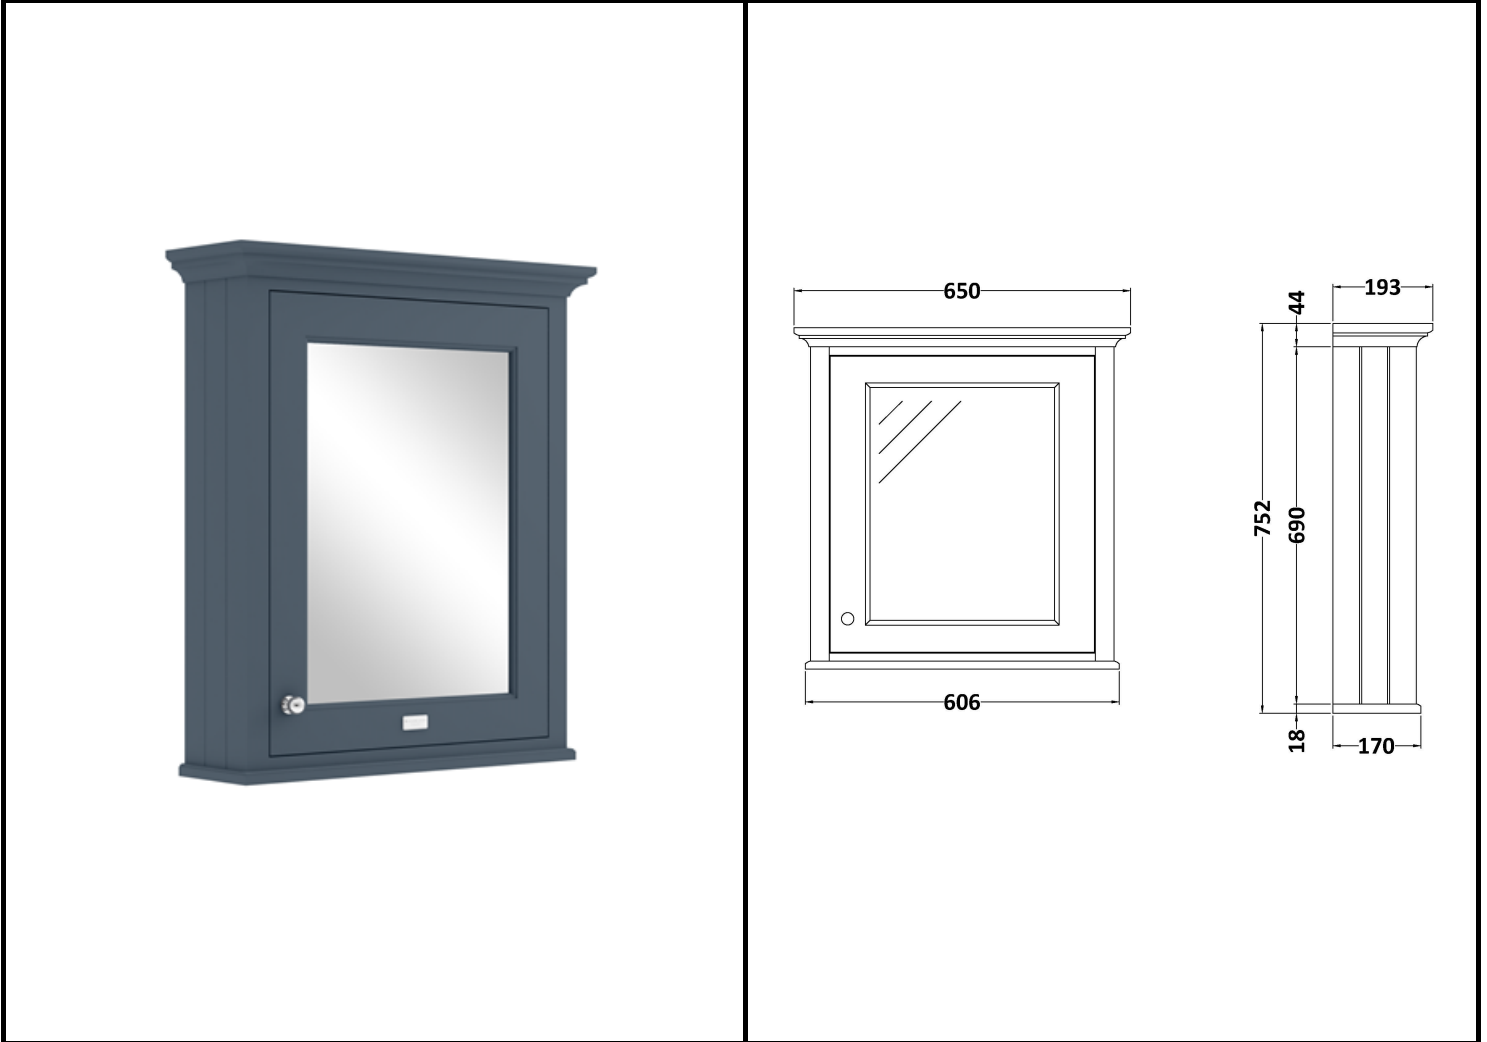

B A Y S W A T E R

London W.2

CODE: BAYF129

DESCRIPTION: 600 Mirror Wall Cabinet

CATEGORY: Furniture

PRODUCT DIMENSIONS

| Height (mm) | Width (mm) | Depth (mm) | Nett Wgt Kg |
|-------------|------------|------------|-------------|
| 752 | 650 | 193 | 24 |

PACKAGING DIMENSIONS

| Height (mm) | Width (mm) | Depth (mm) | Gross Wgt Kg |
|-------------|------------|------------|--------------|
| 790 | 690 | 235 | 24.5 |

PACKAGING DATA

| | | | |
|------------|---------------------|--------------|-------------|
| Box Colour | White Cardboard Box | | |
| Box Qty | 1 | Label Colour | White Label |
| Label Size | 116 x 50 | Label Qty | 2 |