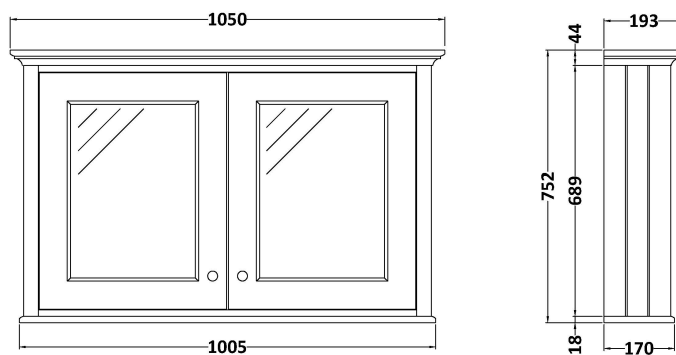

# B A Y S W A T E R

London W.2

**CODE:** BAYF133

**DESCRIPTION:** 1050 Mirror Wall Cabinet

**CATEGORY:** Furniture

### PRODUCT DIMENSIONS

Height (mm)	Width (mm)	Depth (mm)	Nett Wgt Kg
752	1050	193	39.5

### PACKAGING DIMENSIONS

Height (mm)	Width (mm)	Depth (mm)	Gross Wgt Kg
790	1090	235	40

### OUTER BOX DIMENSIONS (If Applicable)

Height (mm)	Width (mm)	Depth (mm)	Gross Wgt Kg
Barcode	5055275893104		