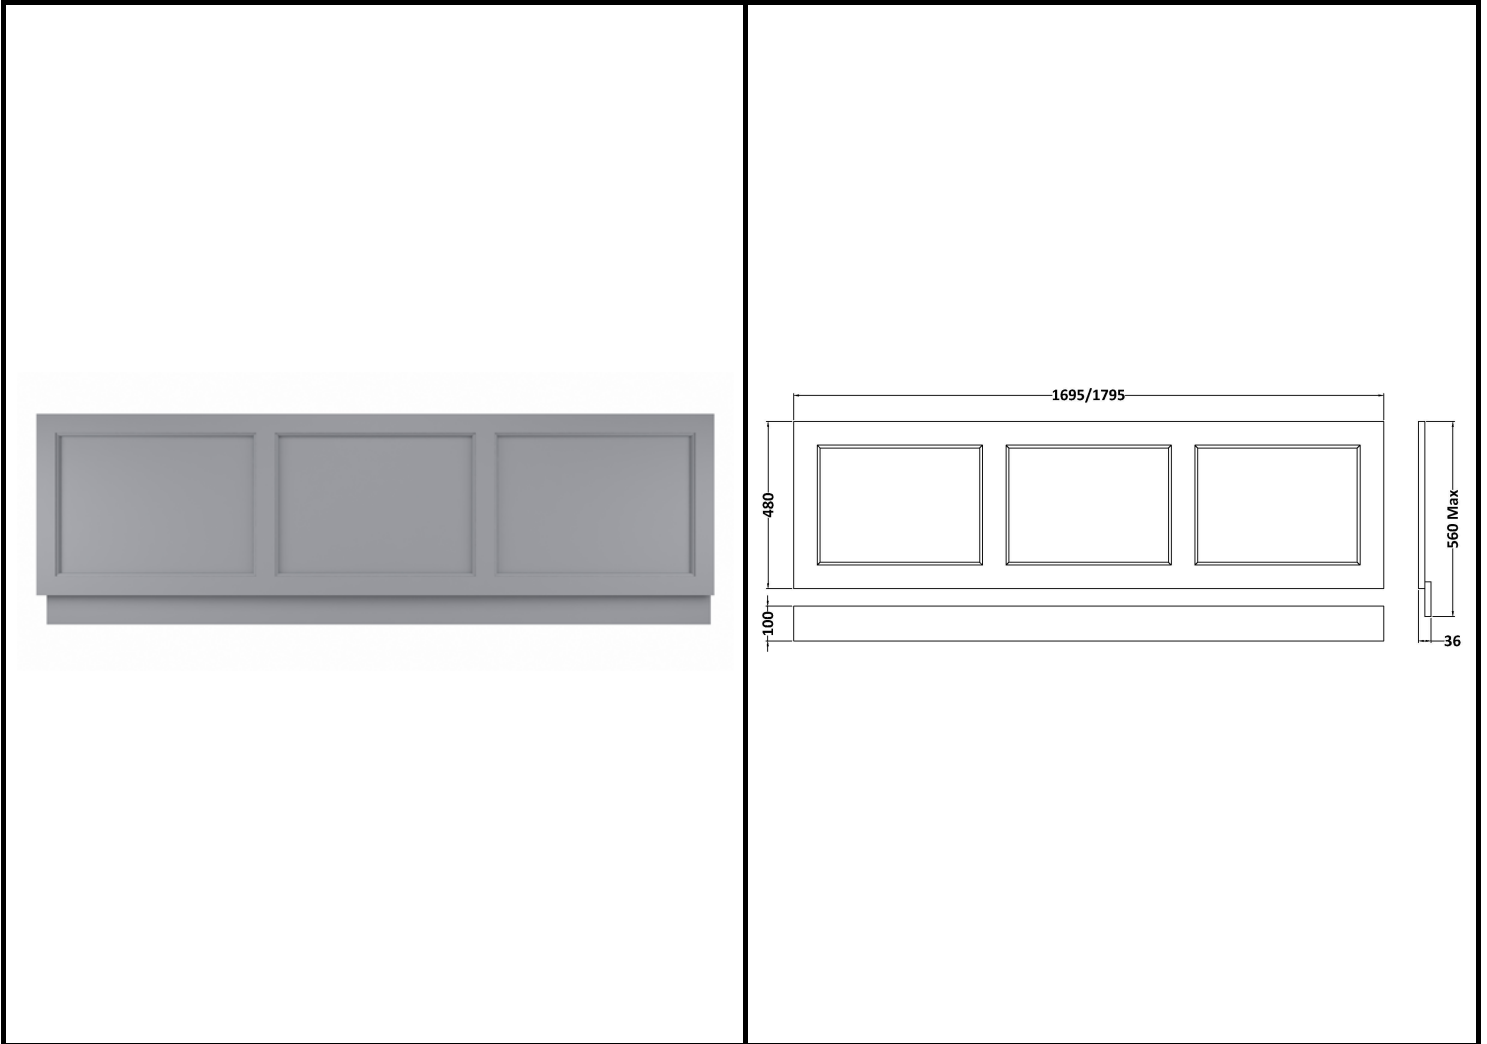

B A Y S W A T E R

London W.2

CODE: BAYF134

DESCRIPTION: 1700 Bath Front Panel

CATEGORY: Furniture

PRODUCT DIMENSIONS

Height (mm)	Width (mm)	Depth (mm)	Nett Wgt Kg
560	1695	36	11.5

PACKAGING DIMENSIONS

Height (mm)	Width (mm)	Depth (mm)	Gross Wgt Kg
500	1720	30	12

PACKAGING DATA

Box Colour	White Cardboard Box		
Box Qty	1	Label Colour	White Label
Label Size	116 x 50	Label Qty	2

OUTER BOX DIMENSIONS (If Applicable)

Height (mm)	Width (mm)	Depth (mm)	Gross Wgt Kg
Barcode	5055275893111		

PRODUCT DETAILS

Country of Origin	Ukraine			
Fitting Instruction	Yes			
Constr' Method	Not Applicable			
Cabinet Finish	Not Applicable			
Cab Thickness (mm)				
Drawer Included	Not Applicable			
No of Shelves	Not Applicable			
Hinge Inc'	Not Applicable			
Fixings Inc'	Yes			
Handle Inc'	Not Applicable			
Handle Type	Not Applicable			
Certification	FSC	Yes	CE	Yes
Colour	Plummett Grey			
Constr' Type	Flat-Pack			
Fascia Finish	Mdf Painted Matt			
Fas Thickness (mm)	18			
Drawer Type	Not Applicable			
Hinge Type	Not Applicable			
Adjustable Legs	Not Applicable			
Handle Style	Not Applicable			
Waste Shroud	Not Applicable			