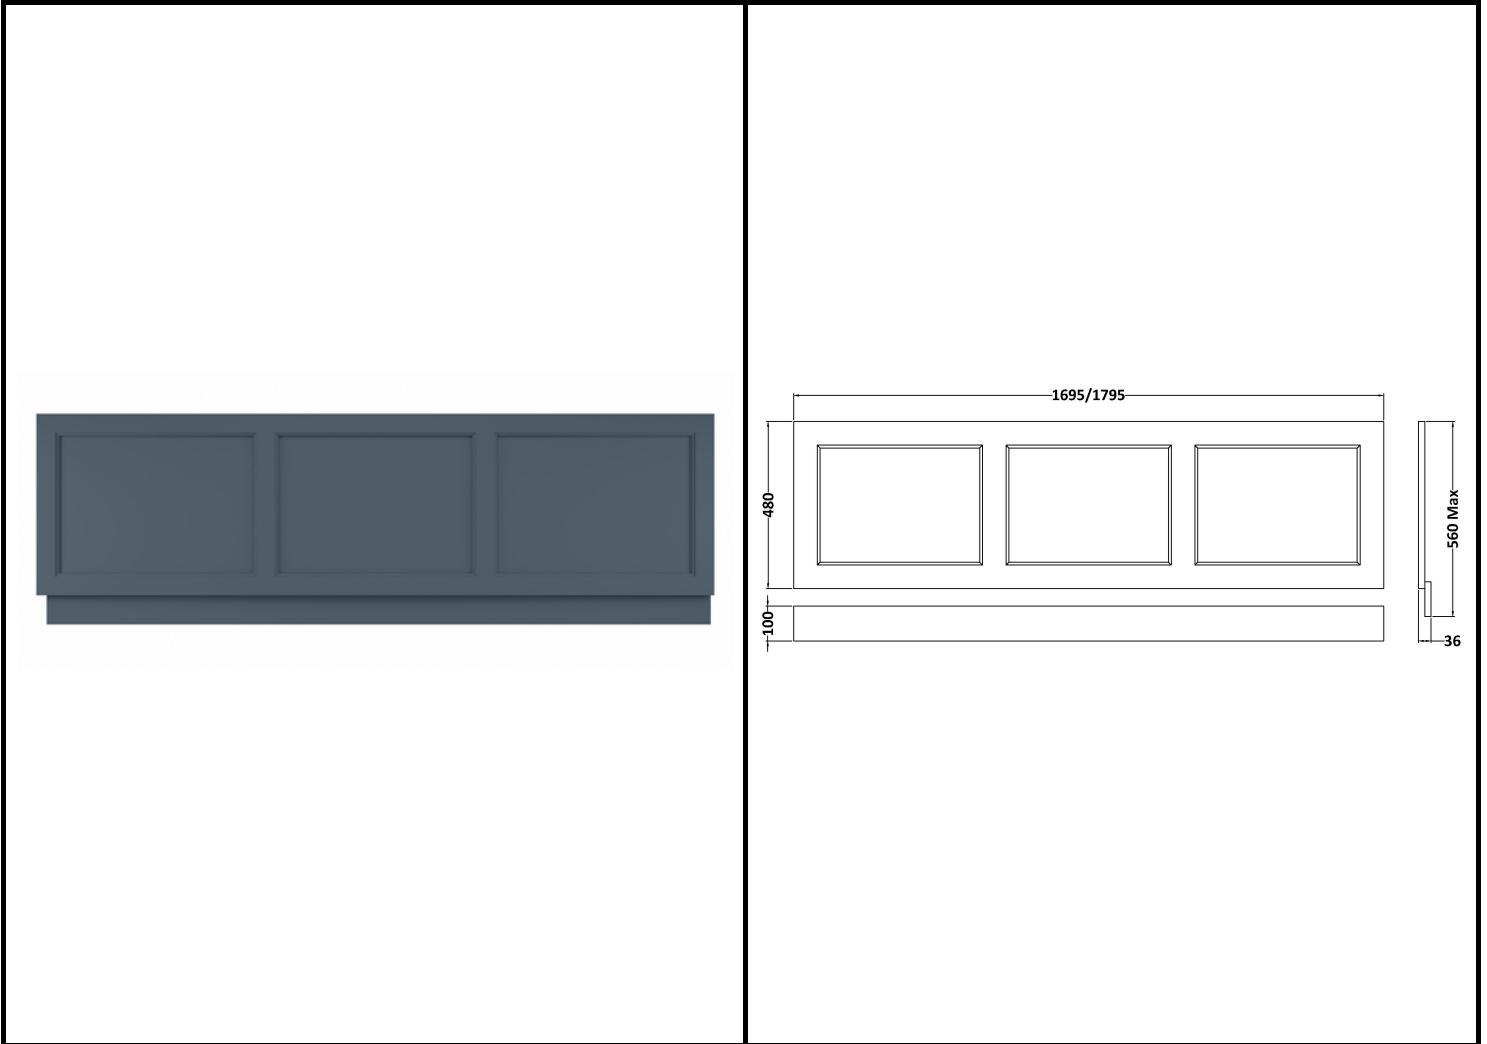

B A Y S W A T E R

London W.2

CODE: BAYF135

DESCRIPTION: 1700 Bath Front Panel

CATEGORY: Furniture

PRODUCT DIMENSIONS

Height (mm)	Width (mm)	Depth (mm)	Nett Wgt Kg
560	1695	36	11.5

PACKAGING DIMENSIONS

Height (mm)	Width (mm)	Depth (mm)	Gross Wgt Kg
500	1720	30	12

PACKAGING DATA

Box Colour	White Cardboard Box		
Box Qty	1	Label Colour	White Label
Label Size	116 x 50	Label Qty	2

OUTER BOX DIMENSIONS (If Applicable)

Height (mm)	Width (mm)	Depth (mm)	Gross Wgt Kg
Barcode	5055275893128		

PRODUCT DETAILS

Country of Origin	Ukraine			
Fitting Instruction	Yes			
Constr' Method	Not Applicable			
Cabinet Finish	Not Applicable			
Cab Thickness (mm)				
Drawer Included	Not Applicable			
No of Shelves	Not Applicable			
Hinge Inc'	Not Applicable			
Fixings Inc'	Yes			
Handle Inc'	Not Applicable			
Handle Type	Not Applicable			
Certification	FSC	Yes	CE	Yes
Colour	Stiffkey Blue			
Constr' Type	Flat-Pack			
Fascia Finish	Mdf Painted Matt			
Fas Thickness (mm)	18			
Drawer Type	Not Applicable			
Hinge Type	Not Applicable			
Adjustable Legs	Not Applicable			
Handle Style	Not Applicable			
Waste Shroud	Not Applicable			