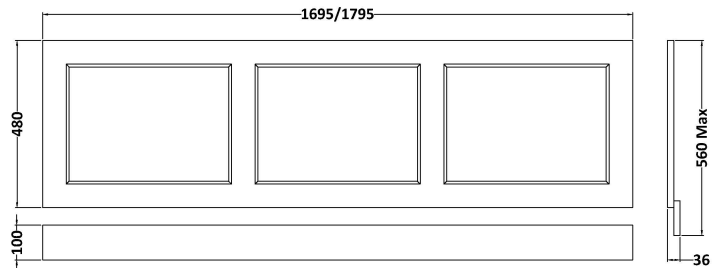

B A Y S W A T E R

London W.2

CODE: BAYF137

DESCRIPTION: 1800 Bath Front Panel

CATEGORY: Furniture

PRODUCT DIMENSIONS

Height (mm)	Width (mm)	Depth (mm)	Nett Wgt Kg
560	1795	36	12.5

PACKAGING DIMENSIONS

Height (mm)	Width (mm)	Depth (mm)	Gross Wgt Kg
500	1825	30	13

PACKAGING DATA

Box Colour	White Cardboard Box		
Box Qty	1	Label Colour	White Label
Label Size	116 x 50	Label Qty	2

OUTER BOX DIMENSIONS (If Applicable)

Height (mm)	Width (mm)	Depth (mm)	Gross Wgt Kg
Barcode	5055275893142		

PRODUCT DETAILS

Country of Origin	Ukraine			
Fitting Instruction	Yes			
Constr' Method	Not Applicable			
Cabinet Finish	Not Applicable			
Cab Thickness (mm)				
Drawer Included	Not Applicable			
No of Shelves	Not Applicable			
Hinge Inc'	Not Applicable			
Fixings Inc'	Yes			
Handle Inc'	Not Applicable			
Handle Type	Not Applicable			
Certification	FSC	Yes	CE	Yes
Colour	Plummett Grey			
Constr' Type	Flat-Pack			
Fascia Finish	Mdf Painted Matt			
Fas Thickness (mm)	18			
Drawer Type	Not Applicable			
Hinge Type	Not Applicable			
Adjustable Legs	Not Applicable			
Handle Style	Not Applicable			
Waste Shroud	Not Applicable			