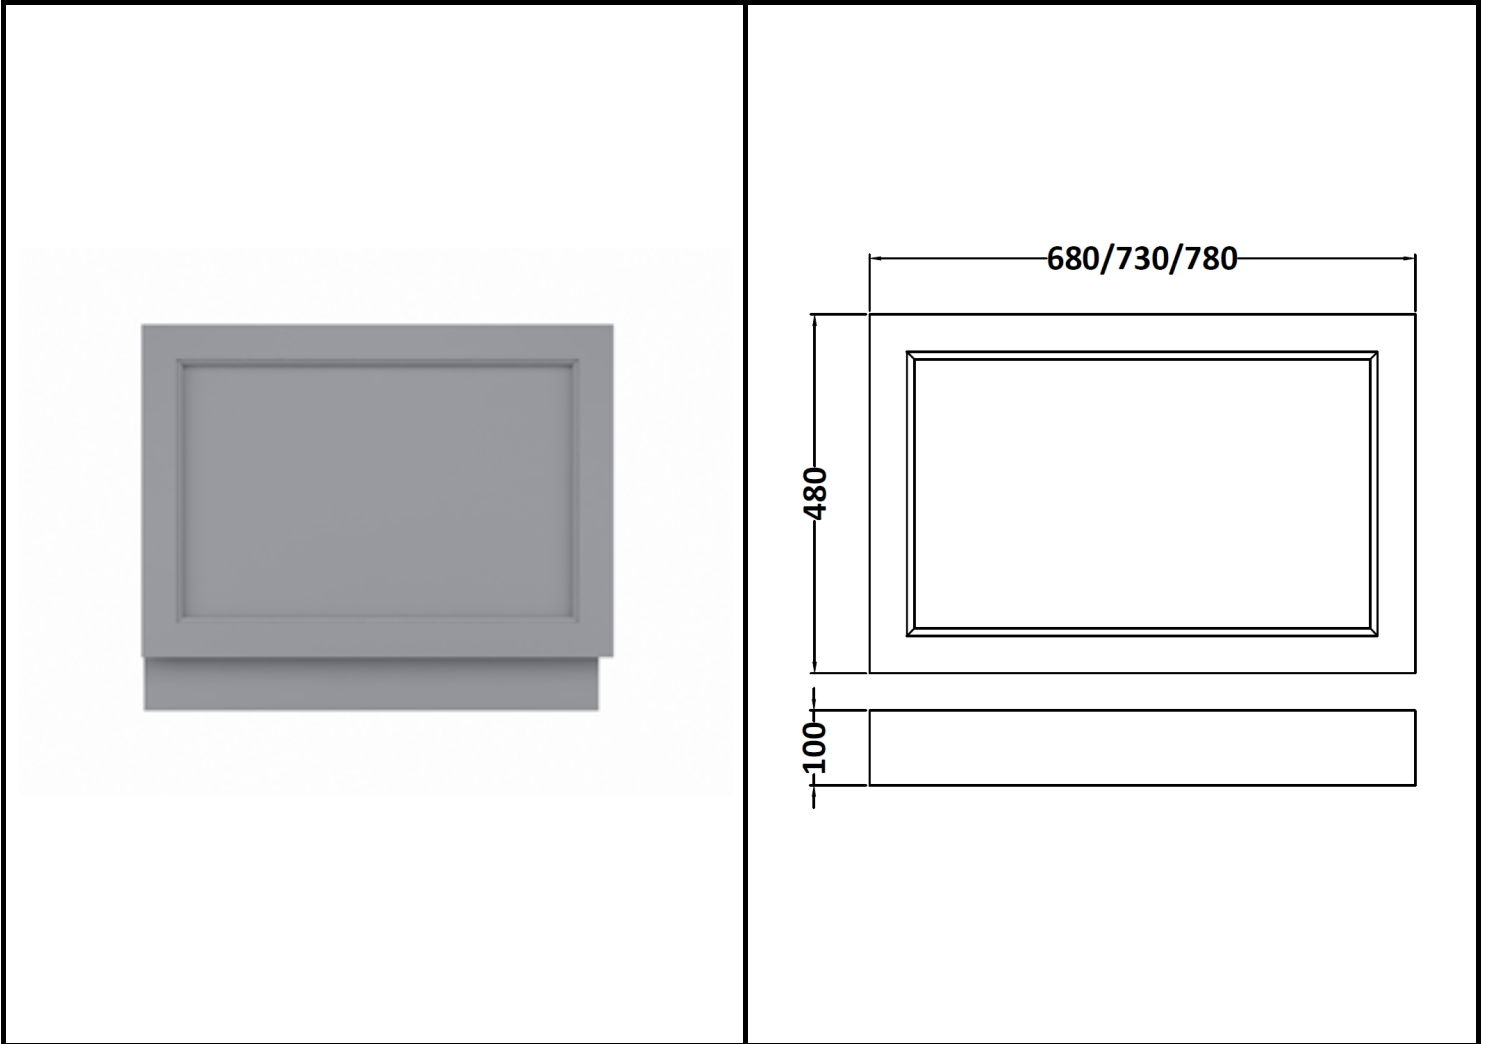

B A Y S W A T E R

London W.2

CODE: BAYF140

DESCRIPTION: 700 Bath End Panel

CATEGORY: Furniture

PRODUCT DIMENSIONS			
Height (mm)	Width (mm)	Depth (mm)	Nett Wgt Kg
560	680	36	4.5

PACKAGING DIMENSIONS			
Height (mm)	Width (mm)	Depth (mm)	Gross Wgt Kg
500	705	30	5

PACKAGING DATA			
Box Colour	White Cardboard Box		
Box Qty	1	Label Colour	White Label
Label Size	116 x 50	Label Qty	2

OUTER BOX DIMENSIONS (If Applicable)			
Height (mm)	Width (mm)	Depth (mm)	Gross Wgt Kg
Barcode	5055275893173		

PRODUCT DETAILS				
Country of Origin	Ukraine			
Fitting Instruction	Yes			
Constr' Method	Not Applicable			
Cabinet Finish	Not Applicable			
Cab Thickness (mm)				
Drawer Included	Not Applicable			
No of Shelves	Not Applicable			
Hinge Inc'	Not Applicable			
Fixings Inc'	Yes			
Handle Inc'	Not Applicable			
Handle Type	Not Applicable			
Certification	FSC	Yes	CE	Yes
Colour	Plummett Grey			
Constr' Type	Flat-Pack			
Fascia Finish	Mdf Painted Matt			
Fas Thickness (mm)	18			
Drawer Type	Not Applicable			
Hinge Type	Not Applicable			
Adjustable Legs	Not Applicable			
Handle Style	Not Applicable			
Waste Shroud	Not Applicable			