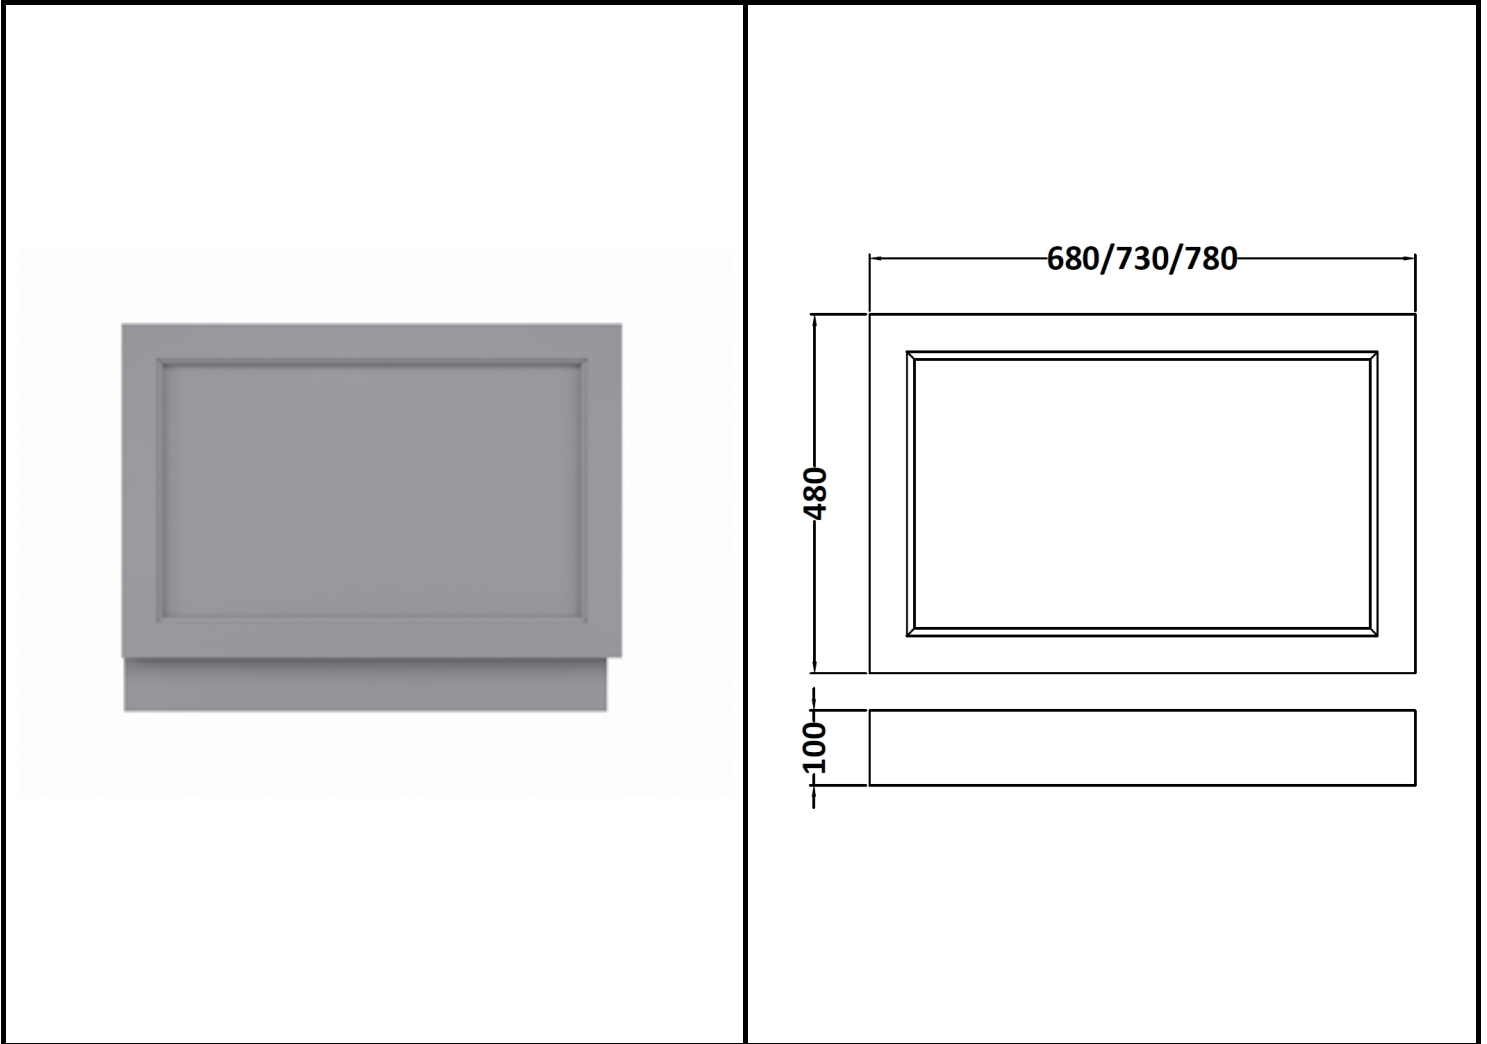

B A Y S W A T E R

London W.2

CODE: BAYF143

DESCRIPTION: 750 Bath End Panel

CATEGORY: Furniture

PRODUCT DIMENSIONS

Height (mm)	Width (mm)	Depth (mm)	Nett Wgt Kg
560	730	36	4.7

PACKAGING DIMENSIONS

Height (mm)	Width (mm)	Depth (mm)	Gross Wgt Kg
500	755	30	5.2

PACKAGING DATA

Box Colour	White Cardboard Box		
Box Qty	1	Label Colour	White Label
Label Size	116 x 50	Label Qty	2

OUTER BOX DIMENSIONS (If Applicable)

Height (mm)	Width (mm)	Depth (mm)	Gross Wgt Kg
Barcode	5055275893203		

PRODUCT DETAILS

Country of Origin	Ukraine			
Fitting Instruction	Yes			
Constr' Method	Not Applicable			
Cabinet Finish	Not Applicable			
Cab Thickness (mm)				
Drawer Included	Not Applicable			
No of Shelves	Not Applicable			
Hinge Inc'	Not Applicable			
Fixings Inc'	Yes			
Handle Inc'	Not Applicable			
Handle Type	Not Applicable			
Certification	FSC	Yes	CE	Yes
Colour	Plummett Grey			
Constr' Type	Flat-Pack			
Fascia Finish	Mdf Painted Matt			
Fas Thickness (mm)	18			
Drawer Type	Not Applicable			
Hinge Type	Not Applicable			
Adjustable Legs	Not Applicable			
Handle Style	Not Applicable			
Waste Shroud	Not Applicable			