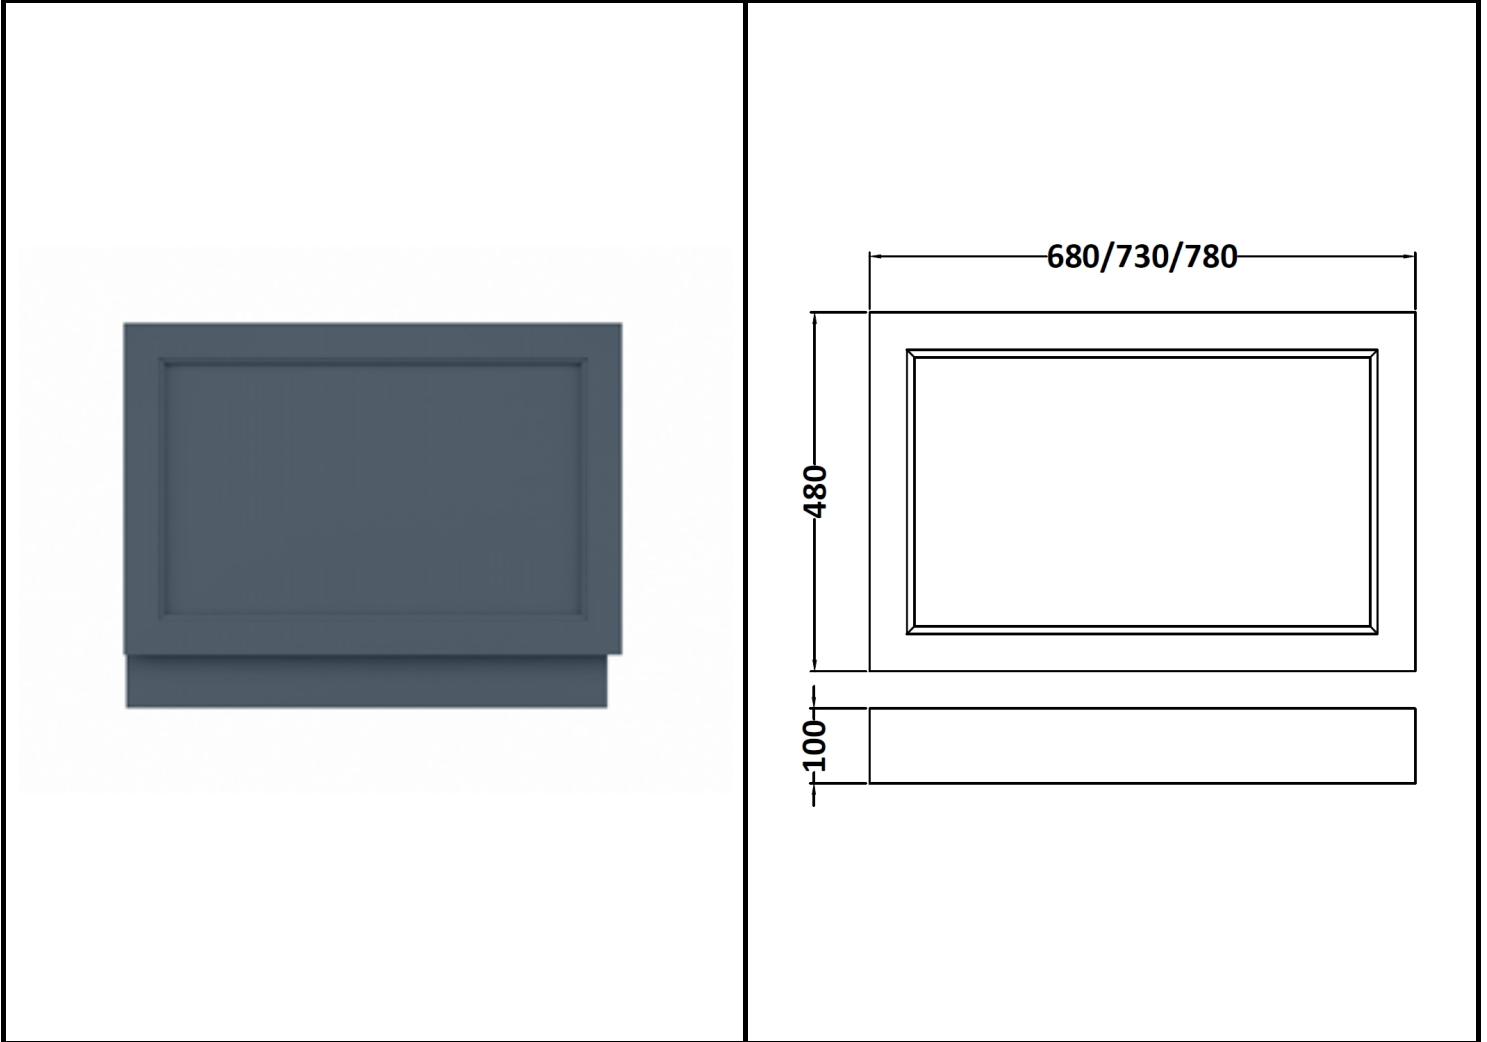

# B A Y S W A T E R

London W.2

**CODE:** BAYF144

**DESCRIPTION:** 750 Bath End Panel

**CATEGORY:** Furniture

PRODUCT DIMENSIONS			
Height (mm)	Width (mm)	Depth (mm)	Nett Wgt Kg
560	730	36	4.7

PACKAGING DIMENSIONS			
Height (mm)	Width (mm)	Depth (mm)	Gross Wgt Kg
500	755	30	5.2

PACKAGING DATA			
Box Colour	White Cardboard Box		
Box Qty	1	Label Colour	White Label
Label Size	116 x 50	Label Qty	2

OUTER BOX DIMENSIONS (If Applicable)			
Height (mm)	Width (mm)	Depth (mm)	Gross Wgt Kg
Barcode	5055275893210		

PRODUCT DETAILS				
Country of Origin	Ukraine			
Fitting Instruction	Yes			
Constr' Method	Not Applicable			
Cabinet Finish	Not Applicable			
Cab Thickness (mm)				
Drawer Included	Not Applicable			
No of Shelves	Not Applicable			
Hinge Inc'	Not Applicable			
Fixings Inc'	Yes			
Handle Inc'	Not Applicable			
Handle Type	Not Applicable			
Certification	FSC	Yes	CE	Yes
Colour	Stiffkey Blue			
Constr' Type	Flat-Pack			
Fascia Finish	Mdf Painted Matt			
Fas Thickness (mm)	18			
Drawer Type	Not Applicable			
Hinge Type	Not Applicable			
Adjustable Legs	Not Applicable			
Handle Style	Not Applicable			
Waste Shroud	Not Applicable			