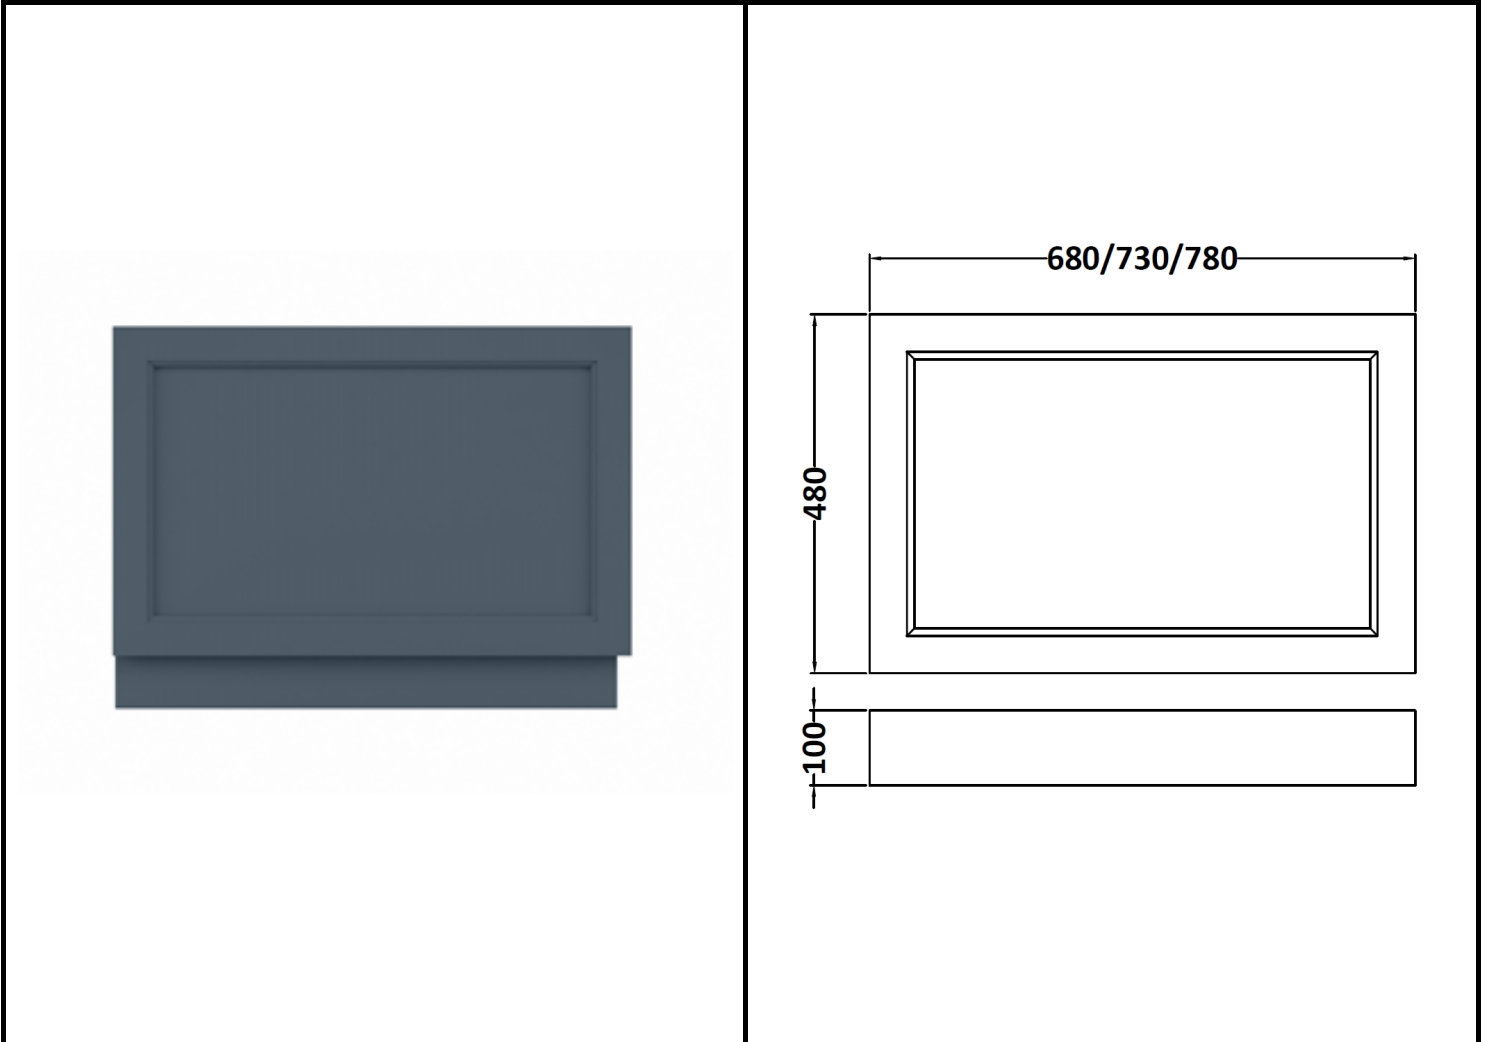

B A Y S W A T E R

London W.2

CODE: BAYF147

DESCRIPTION: 800 Bath End Panel

CATEGORY: Furniture

PRODUCT DIMENSIONS			
Height (mm)	Width (mm)	Depth (mm)	Nett Wgt Kg
560	780	36	5.3

PACKAGING DIMENSIONS			
Height (mm)	Width (mm)	Depth (mm)	Gross Wgt Kg
500	800	30	5.8

PACKAGING DATA			
Box Colour	White Cardboard Box		
Box Qty	1	Label Colour	White Label
Label Size	x	Label Qty	2

OUTER BOX DIMENSIONS (If Applicable)			
Height (mm)	Width (mm)	Depth (mm)	Gross Wgt Kg
Barcode	5055275893241		

PRODUCT DETAILS				
Country of Origin	Ukraine			
Fitting Instruction	Yes			
Constr' Method	Not Applicable			
Cabinet Finish	Not Applicable			
Cab Thickness (mm)				
Drawer Included	Not Applicable			
No of Shelves	Not Applicable			
Hinge Inc'	Not Applicable			
Fixings Inc'	Yes			
Handle Inc'	Not Applicable			
Handle Type	Not Applicable			
Certification	FSC	Yes	CE	Yes
Colour	Stiffkey Blue			
Constr' Type	Flat-Pack			
Fascia Finish	Mdf Painted Gloss			
Fas Thickness (mm)	18			
Drawer Type	Not Applicable			
Hinge Type	Not Applicable			
Adjustable Legs	Not Applicable			
Handle Style	Not Applicable			
Waste Shroud	Not Applicable			