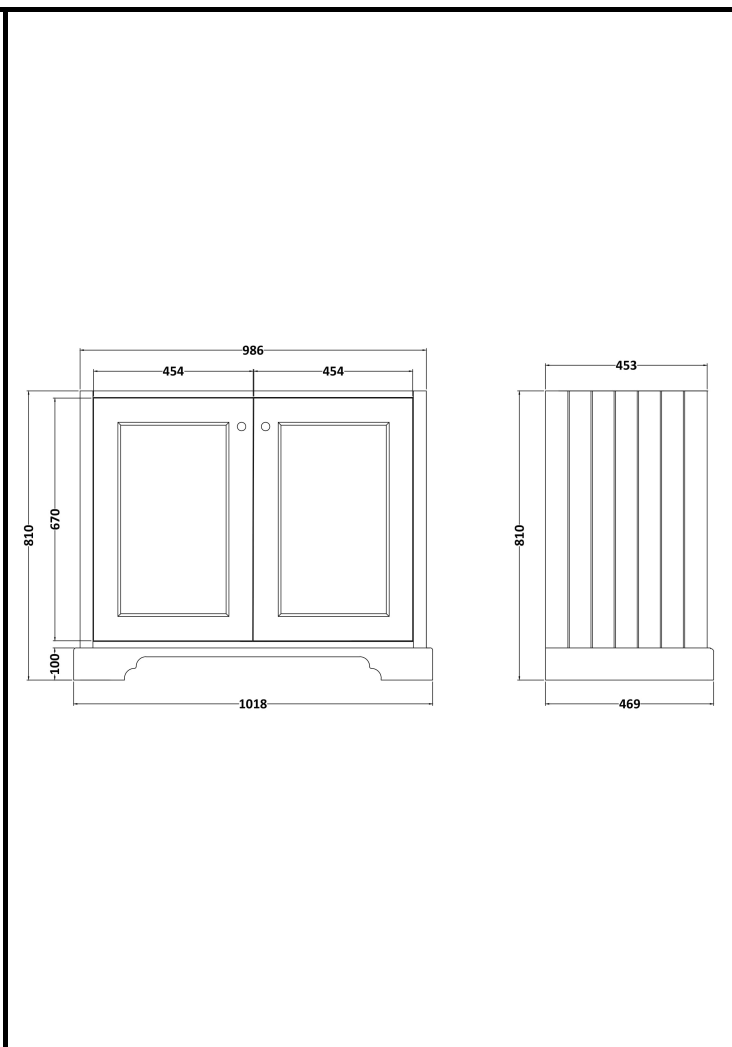

B A Y S W A T E R

London W.2

CODE: BAYF159

DESCRIPTION: 1000 2-Door Basin Cabinet

CATEGORY: Furniture

PRODUCT DIMENSIONS

Height (mm)	Width (mm)	Depth (mm)	Nett Wgt Kg
810	1018	469	42.5

PACKAGING DIMENSIONS

Height (mm)	Width (mm)	Depth (mm)	Gross Wgt Kg
845	1060	505	43.5

PACKAGING DATA

Box Colour	White Cardboard Box		
Box Qty	1	Label Colour	White Label
Label Size	116 X 50	Label Qty	2

OUTER BOX DIMENSIONS (If Applicable)

Height (mm)	Width (mm)	Depth (mm)	Gross Wgt Kg
Barcode	5056211825623		

PRODUCT DETAILS

Country of Origin	Ukraine			
Fitting Instruction	Yes			
Constr' Method	Cam & Wood Dowel			
Cabinet Finish	MFC Painted Matt			
Cab Thickness (mm)	16			
Drawer Included	No			
No of Shelves	1			
Hinge Inc'	Yes			
Fixings Inc'	Not Required			
Handle Inc'	Yes			
Handle Type	Knob			
Certification	FSC	Yes	CE	Yes
Colour	Stiffkey Blue			
Constr' Type	Rigid			
Fascia Finish	Mdf Painted Matt			
Fas Thickness (mm)	18			
Drawer Type	Not Applicable			
Hinge Type	95 Degree Inset Clip-On S/C			
Adjustable Legs	Not Applicable			
Handle Style	Traditional			
Waste Shroud	No			