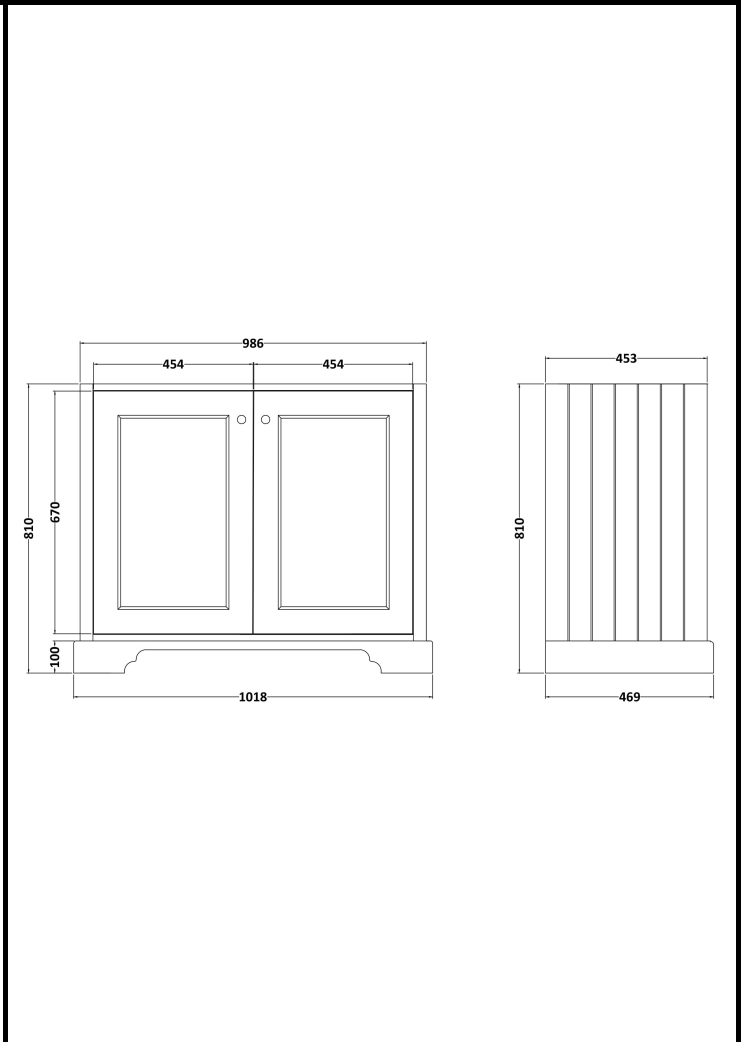

B A Y S W A T E R

London W.2

CODE: BAYF160

DESCRIPTION: 1000 2-Door Basin Cabinet

CATEGORY: Furniture

PRODUCT DIMENSIONS

Height (mm)	Width (mm)	Depth (mm)	Nett Wgt Kg
810	1018	469	42.5

PACKAGING DIMENSIONS

Height (mm)	Width (mm)	Depth (mm)	Gross Wgt Kg
845	1060	505	43.5

PACKAGING DATA

Box Colour	White Cardboard Box		
Box Qty	1	Label Colour	White Label
Label Size	116 x 50	Label Qty	2

OUTER BOX DIMENSIONS (If Applicable)

Height (mm)	Width (mm)	Depth (mm)	Gross Wgt Kg
Barcode	5056211825630		

PRODUCT DETAILS

Country of Origin	Ukraine
Fitting Instruction	Yes
Constr' Method	Cam & Wood Dowel
Cabinet Finish	MFC Painted Matt
Cab Thickness (mm)	16
Drawer Included	No
No of Shelves	1
Hinge Inc'	Yes
Fixings Inc'	Not Required
Handle Inc'	Yes
Handle Type	Knob

Certification	FSC	Yes	CE	Yes
Colour	Pointing White			
Constr' Type	Rigid			
Fascia Finish	Mdf Painted Matt			
Fas Thickness (mm)	18			
Drawer Type	Not Applicable			
Hinge Type	95 Degree Inset Clip-On S/C			
Adjustable Legs	Not Applicable			
Handle Style	Traditional			
Waste Shroud	No			