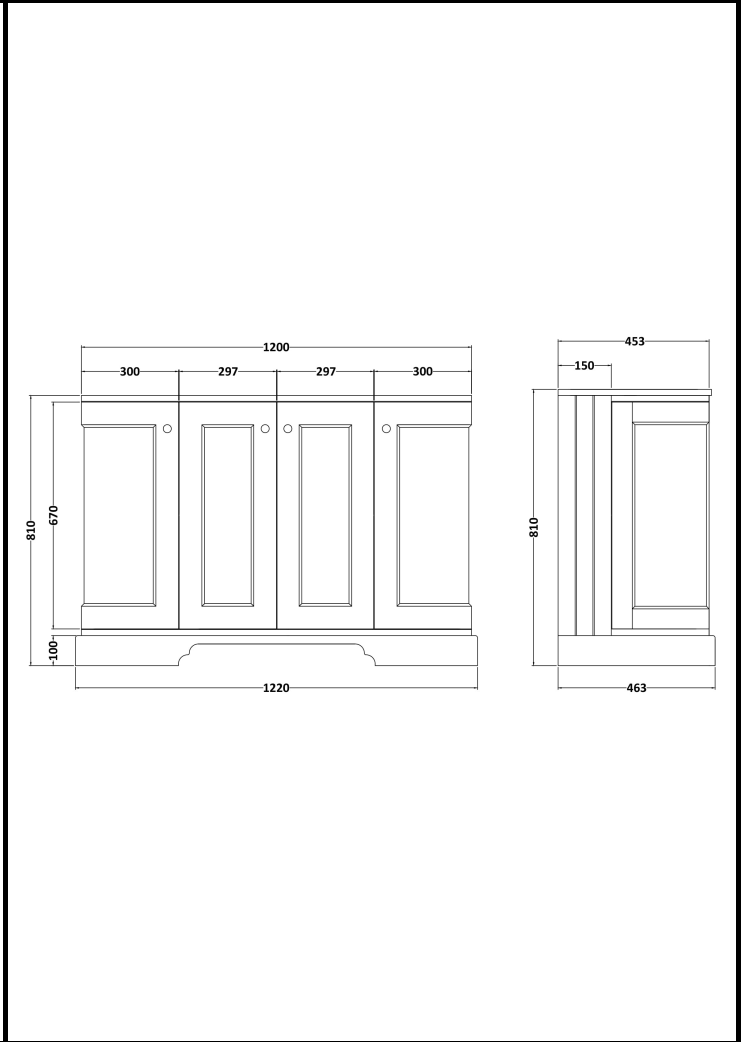

B A Y S W A T E R

London W.2

CODE: BAYF164

DESCRIPTION: 1200 4-Door Curved Basin Cabinet

CATEGORY: Furniture

PRODUCT DIMENSIONS			
Height (mm)	Width (mm)	Depth (mm)	Nett Wgt Kg
810	1220	463	55

PACKAGING DIMENSIONS			
Height (mm)	Width (mm)	Depth (mm)	Gross Wgt Kg
845	1250	505	56

PACKAGING DATA			
Box Colour	White Cardboard Box		
Box Qty	1	Label Colour	White Label
Label Size	116 x 50	Label Qty	2

OUTER BOX DIMENSIONS (If Applicable)			
Height (mm)	Width (mm)	Depth (mm)	Gross Wgt Kg
Barcode	5056211825678		

PRODUCT DETAILS				
Country of Origin	Ukraine			
Fitting Instruction	Yes			
Constr' Method	Cam & Wood Dowel			
Cabinet Finish	MFC Painted Matt			
Cab Thickness (mm)	16			
Drawer Included	No			
No of Shelves	3			
Hinge Inc'	Yes			
Fixings Inc'	Not Required			
Handle Inc'	Yes			
Handle Type	Knob			
Certification	FSC	Yes	CE	Yes
Colour	Plummett Grey			
Constr' Type	Rigid			
Fascia Finish	Mdf Painted Matt			
Fas Thickness (mm)	18			
Drawer Type	Not Applicable			
Hinge Type	95 Degree Inset Clip-On S/C			
Adjustable Legs	Not Applicable			
Handle Style	Traditional			
Waste Shroud	No			