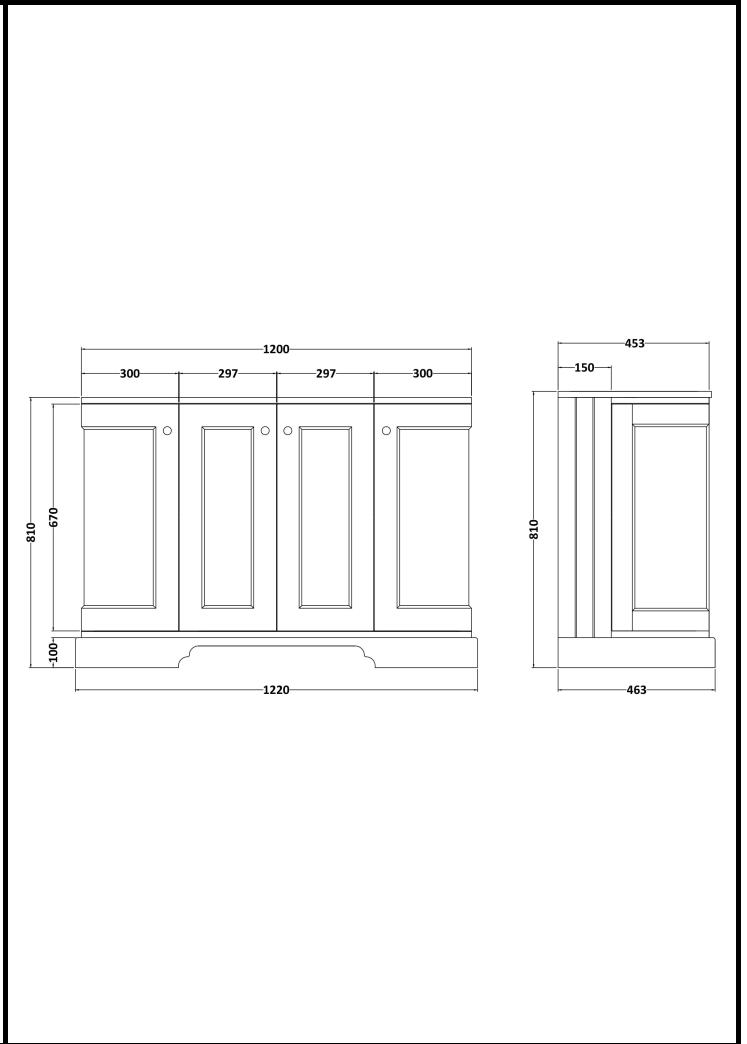

B A Y S W A T E R

London W.2

CODE: BAYF165

DESCRIPTION: 1200 4-Door Curved Basin Cabinet

CATEGORY: Furniture

PRODUCT DIMENSIONS			
Height (mm)	Width (mm)	Depth (mm)	Nett Wgt Kg
810	1220	463	55

PACKAGING DIMENSIONS			
Height (mm)	Width (mm)	Depth (mm)	Gross Wgt Kg
845	1250	505	56

PACKAGING DATA			
Box Colour	White Cardboard Box		
Box Qty	1	Label Colour	White Label
Label Size	116 X 50	Label Qty	2

OUTER BOX DIMENSIONS (If Applicable)			
Height (mm)	Width (mm)	Depth (mm)	Gross Wgt Kg
Barcode	5056211825685		

PRODUCT DETAILS				
Country of Origin	Ukraine			
Fitting Instruction	Yes			
Constr' Method	Cam & Wood Dowel			
Cabinet Finish	MFC Painted Matt			
Cab Thickness (mm)	16			
Drawer Included	No			
No of Shelves	3			
Hinge Inc'	Yes			
Fixings Inc'	Not Required			
Handle Inc'	Yes			
Handle Type	Knob			
Certification	FSC	Yes	CE	Yes
Colour	Stiffkey Blue			
Constr' Type	Rigid			
Fascia Finish	Mdf Painted Matt			
Fas Thickness (mm)	18			
Drawer Type	Not Applicable			
Hinge Type	95 Degree Inset Clip-On S/C			
Adjustable Legs	Not Applicable			
Handle Style	Traditional			
Waste Shroud	No			