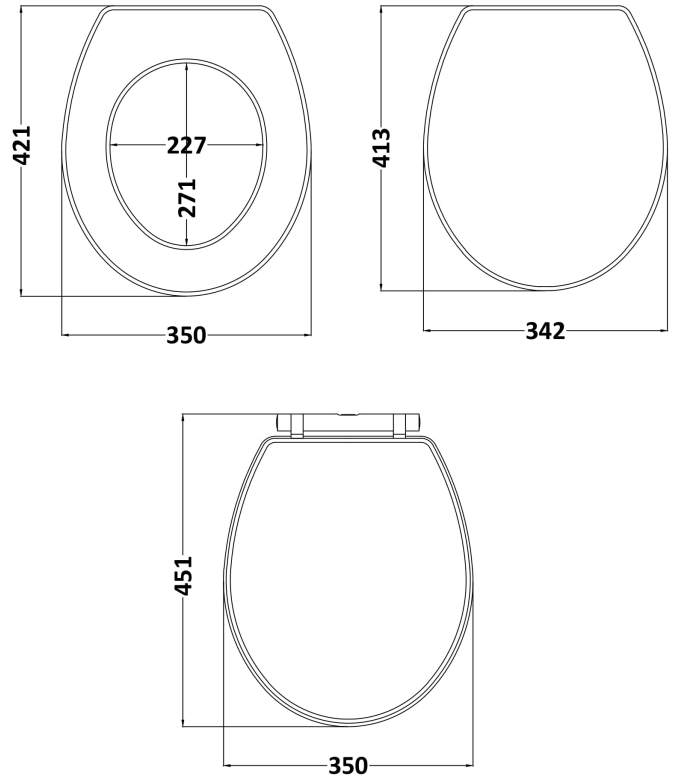

B A Y S W A T E R

London W.2

CODE: BAYF167

DESCRIPTION: Fitzroy Traditional Toilet Seat

CATEGORY: Seats

PRODUCT DIMENSIONS

Length (mm)	Width (mm)	Height(mm)	Nett Wgt Kg
451	350	60	3.2

PACKAGING DATA

Box Colour	Brown Cardboard Box		
Box Qty	1	Label Colour	White Label
Label Size	100 x 50	Label Qty	2

PACKAGING DIMENSIONS

Length (mm)	Width (mm)	Height (mm)	Gross Wgt Kg
475	395	70	3.4

OUTER BOX DIMENSIONS (If Applicable)

Length (mm)	Width (mm)	Height (mm)	Gross Wgt Kg
65	375	375	
Barcode	5056211842644		

PRODUCT DETAILS

Country of Origin	Ireland
Fitting Instruction	Yes
Product Material	Mdf Vinyl
Seat Type	Round
Hinge Centres (Min)	150
Hinge Centres (Max)	186