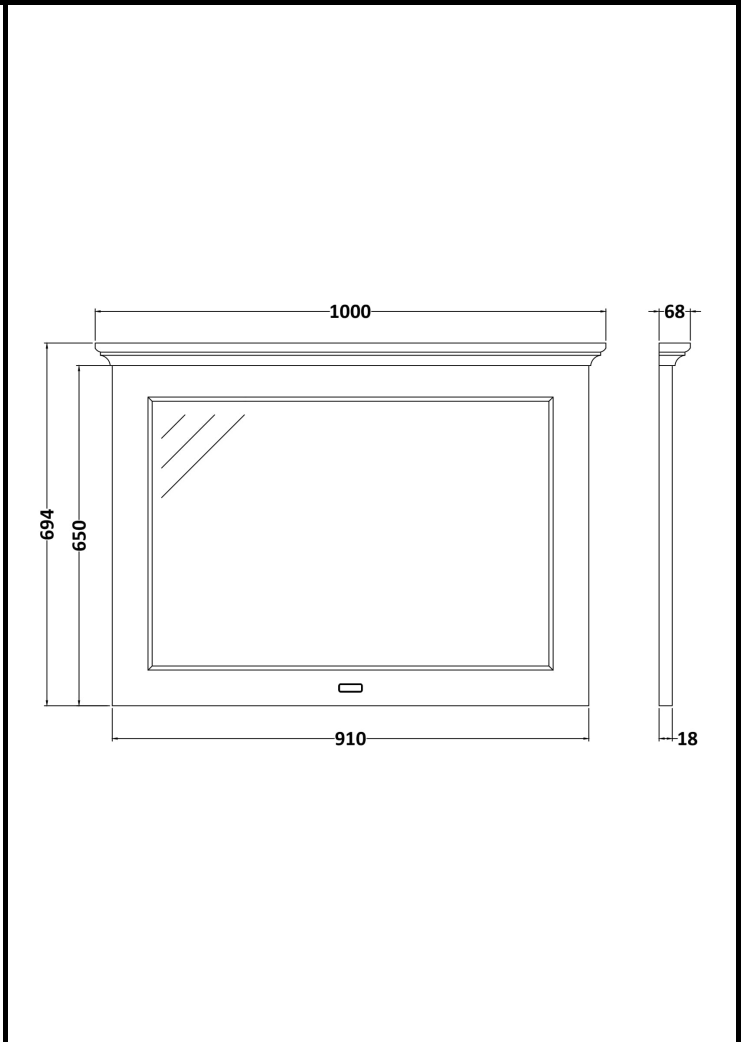

B A Y S W A T E R

London W.2

CODE: BAYF185

DESCRIPTION: 1000 Flat Mirror

CATEGORY: Furniture

PRODUCT DIMENSIONS			
Height (mm)	Width (mm)	Depth (mm)	Nett Wgt Kg
694	1000	68	9

PACKAGING DIMENSIONS			
Height (mm)	Width (mm)	Depth (mm)	Gross Wgt Kg
740	1045	100	9

PACKAGING DATA			
Box Colour	White Cardboard Box		
Box Qty	1	Label Colour	White Label
Label Size	116 x 50	Label Qty	2

OUTER BOX DIMENSIONS (If Applicable)			
Height (mm)	Width (mm)	Depth (mm)	Gross Wgt Kg
Barcode	5056211869047		