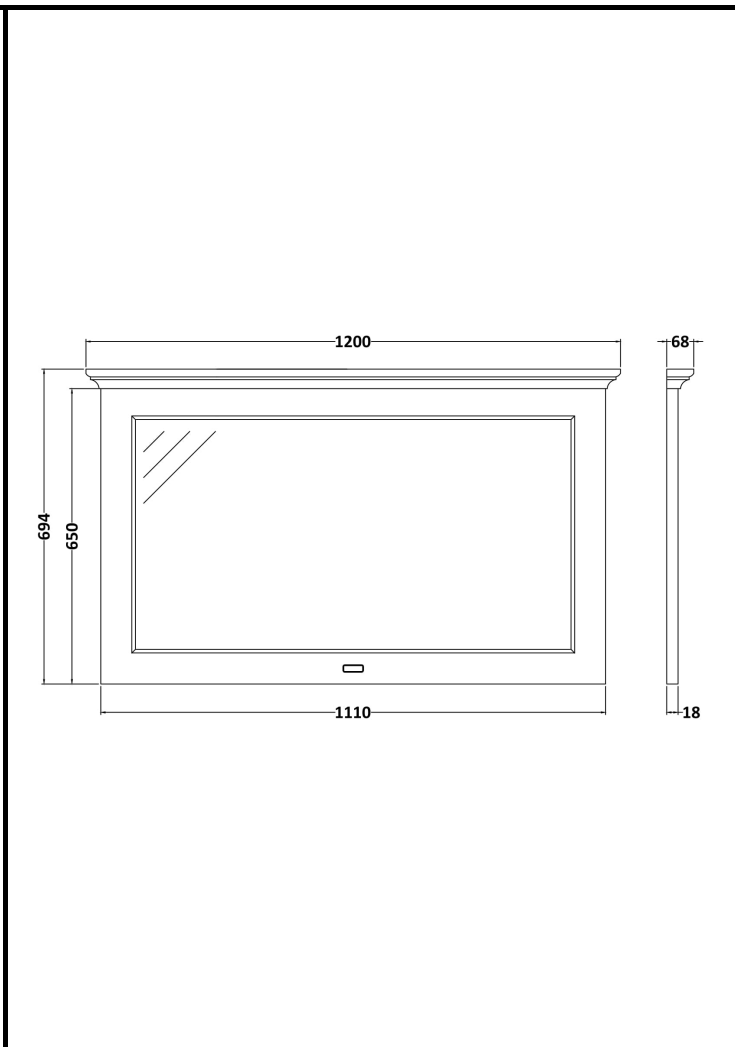

# B A Y S W A T E R

London W.2

**CODE:** BAYF187

**DESCRIPTION:** 1200 Flat Mirror

**CATEGORY:** Furniture

PRODUCT DIMENSIONS			
Height (mm)	Width (mm)	Depth (mm)	Nett Wgt Kg
694	1200	68	11

PACKAGING DIMENSIONS			
Height (mm)	Width (mm)	Depth (mm)	Gross Wgt Kg
740	1245	100	11

PACKAGING DATA			
Box Colour	White Cardboard Box		
Box Qty	1	Label Colour	White Label
Label Size	116 x 50	Label Qty	2

OUTER BOX DIMENSIONS (If Applicable)			
Height (mm)	Width (mm)	Depth (mm)	Gross Wgt Kg
Barcode	5056211869061		

PRODUCT DETAILS				
Country of Origin	Ukraine			
Fitting Instruction	No			
Constr' Method	Cam & Wood Dowel			
Cabinet Finish	Not Applicable			
Cab Thickness (mm)				
Drawer Included	Not Applicable			
No of Shelves	Not Applicable			
Hinge Inc'	Not Applicable			
Fixings Inc'	Yes			
Handle Inc'	Not Applicable			
Handle Type	Not Applicable			
Certification	FSC	Yes	CE	Yes
Colour	Plummett Grey			
Constr' Type	Rigid			
Fascia Finish	Mdf Painted Matt			
Fas Thickness (mm)	18			
Drawer Type	Not Applicable			
Hinge Type	Not Applicable			
Adjustable Legs	Not Applicable			
Handle Style	Not Applicable			
Waste Shroud	Not Applicable			