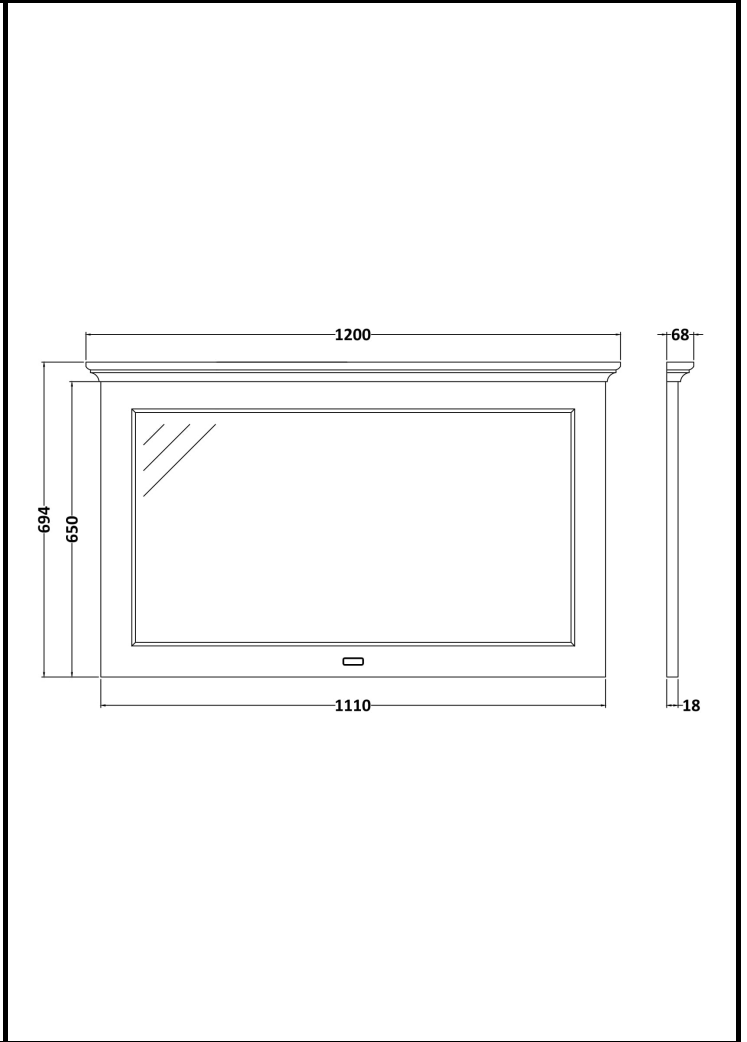

B A Y S W A T E R

London W.2

CODE: BAYF189

DESCRIPTION: 1200 Flat Mirror

CATEGORY: Furniture

PRODUCT DIMENSIONS			
Height (mm)	Width (mm)	Depth (mm)	Nett Wgt Kg
694	1200	68	11

PACKAGING DIMENSIONS			
Height (mm)	Width (mm)	Depth (mm)	Gross Wgt Kg
740	1245	100	11

PACKAGING DATA			
Box Colour	White Cardboard Box		
Box Qty	1	Label Colour	White Label
Label Size	116 x 50	Label Qty	2

OUTER BOX DIMENSIONS (If Applicable)			
Height (mm)	Width (mm)	Depth (mm)	Gross Wgt Kg
Barcode	5056211869085		

PRODUCT DETAILS				
Country of Origin	Ukraine			
Fitting Instruction	No			
Constr' Method	Cam & Wood Dowel			
Cabinet Finish	Not Applicable			
Cab Thickness (mm)				
Drawer Included	Not Applicable			
No of Shelves	Not Applicable			
Hinge Inc'	Not Applicable			
Fixings Inc'	Yes			
Handle Inc'	Not Applicable			
Handle Type	Not Applicable			
Certification	FSC	Yes	CE	Yes
Colour	Pointing White			
Constr' Type	Rigid			
Fascia Finish	Mdf Painted Matt			
Fas Thickness (mm)	18			
Drawer Type	Not Applicable			
Hinge Type	Not Applicable			
Adjustable Legs	Not Applicable			
Handle Style	Not Applicable			
Waste Shroud	Not Applicable			