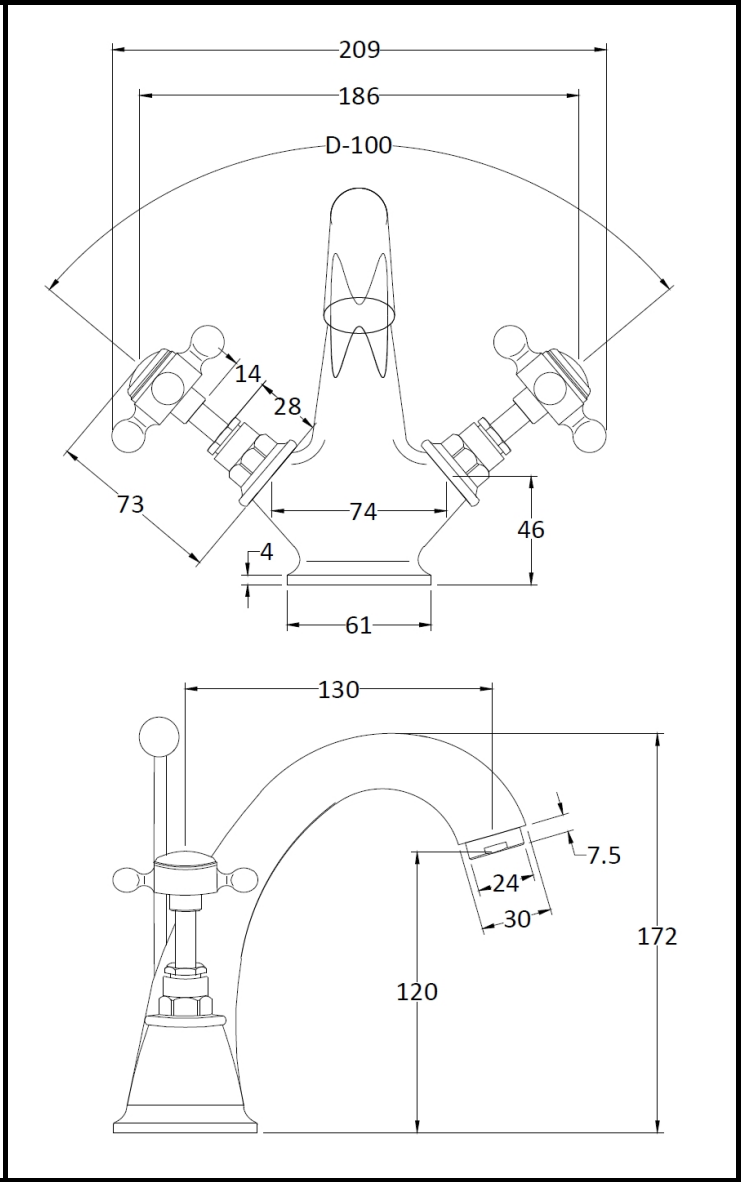

B A Y S W A T E R

London W.2

CODE: BAYT145

DESCRIPTION: Mono Basin Mixer/Xhead/Hex Collar

CATEGORY: Taps

PRODUCT DIMENSIONS				
Height (mm)	Width (mm)	Depth (mm)	Length (mm)	Nett Wgt Kg
176	214	185		2.5

PACKAGING DIMENSIONS			
Height (mm)	Width (mm)	Depth (mm)	Gross Wgt Kg
390	215	120	2.5

PACKAGING DATA			
Box Colour	White Cardboard Box		
Box Qty	1	Label Colour	White Label
Label Size	100 x 50	Label Qty	2

OUTER BOX DIMENSIONS (If Applicable)				
Height (mm)	Width (mm)	Depth (mm)	Length (mm)	Gross Wgt Kg
395	415	440		15
Barcode	5055275889329			

PRODUCT DETAILS			
Country of Origin	United Kingdom		
Fitting Instruction	Yes		
Product Material	Brass		
Control Type	Manual		
Waste Included	Waste Included		
WRAS Approval	No	Approval No.	N/A
Operating Pressure (bar)	0.1		
Valve/Cartridge Type	1/4 Turn Ceramic Disc		

Colour/Finish	Chrome		
Mount Type	Deck		
Waste Type	Pop-Up		
Flow Rates (L/min)	0.1	6.4	0.5
Pipe Size	15 mm (1/2" Bsp)		
Pipe Centres	N/A		