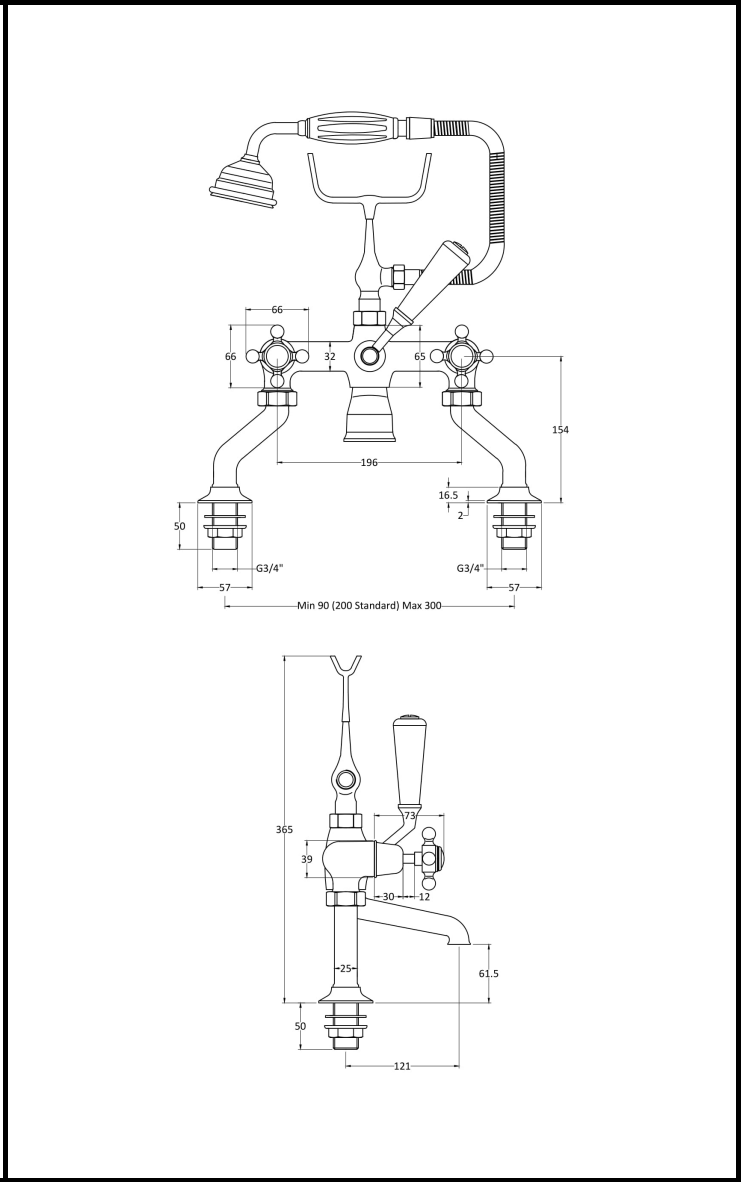

# B A Y S W A T E R

London W.2

**CODE:** BAYT204

**DESCRIPTION:** Deck Mounted Bsm/Xhead/Dome Colla

**CATEGORY:** Taps

PRODUCT DIMENSIONS				
Height (mm)	Width (mm)	Depth (mm)	Length (mm)	Nett Wgt Kg
320	350	155		5.7

PACKAGING DIMENSIONS			
Height (mm)	Width (mm)	Depth (mm)	Gross Wgt Kg
330	250	150	5.7

PACKAGING DATA			
Box Colour	White Cardboard Box		
Box Qty	1	Label Colour	White Label
Label Size	100 x 50	Label Qty	1

OUTER BOX DIMENSIONS (If Applicable)				
Height (mm)	Width (mm)	Depth (mm)	Length (mm)	Gross Wgt Kg
320	345	520		23
Barcode	5055275889107			

PRODUCT DETAILS	
Country of Origin	United Kingdom
Fitting Instruction	Yes
Product Material	Brass
Control Type	Manual
Waste Included	Waste Not Included
WRAS Approval	No Approval No. N/A
Operating Pressure (bar)	0.2
Valve/Cartridge Type	1/4 Turn Ceramic Disc

Colour/Finish	Chrome
Mount Type	Deck
Waste Type	Not Applicable
Flow Rates (L/min)	0.1 10.6 0.5 1 41.4 2 59 3 72.8
Pipe Size	22 mm (3/4" Bsp)
Pipe Centres	90-300mm