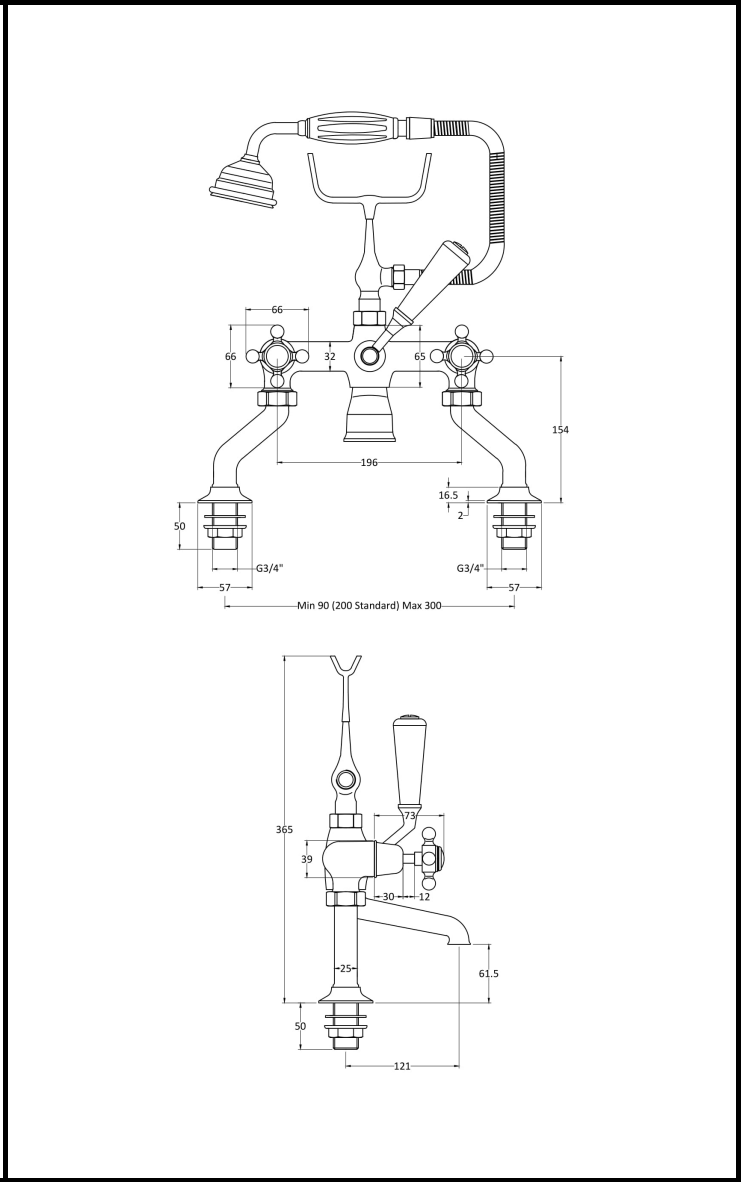

B A Y S W A T E R

London W.2

CODE: BAYT244

DESCRIPTION: Deck Mounted Bsm/Xhead/Dome Colla

CATEGORY: Taps

PRODUCT DIMENSIONS				
Height (mm)	Width (mm)	Depth (mm)	Length (mm)	Nett Wgt Kg
320	350	155		5.7

PACKAGING DIMENSIONS			
Height (mm)	Width (mm)	Depth (mm)	Gross Wgt Kg
330	250	150	5.7

PACKAGING DATA			
Box Colour	White Cardboard Box		
Box Qty	1	Label Colour	White Label
Label Size	100 x 50	Label Qty	1

OUTER BOX DIMENSIONS (If Applicable)				
Height (mm)	Width (mm)	Depth (mm)	Length (mm)	Gross Wgt Kg
320	345	520		23
Barcode	5055275889381			

PRODUCT DETAILS	
Country of Origin	United Kingdom
Fitting Instruction	Yes
Product Material	Brass
Control Type	Manual
Waste Included	Waste Not Included
WRAS Approval	No Approval No. N/A
Operating Pressure (bar)	0.2
Valve/Cartridge Type	1/4 Turn Ceramic Disc

Colour/Finish	Chrome
Mount Type	Deck
Waste Type	Not Applicable
Flow Rates (L/min)	0.1 10.6 0.5 1 41.4 2 59 3 72.8
Pipe Size	22 mm (3/4" Bsp)
Pipe Centres	90-300mm