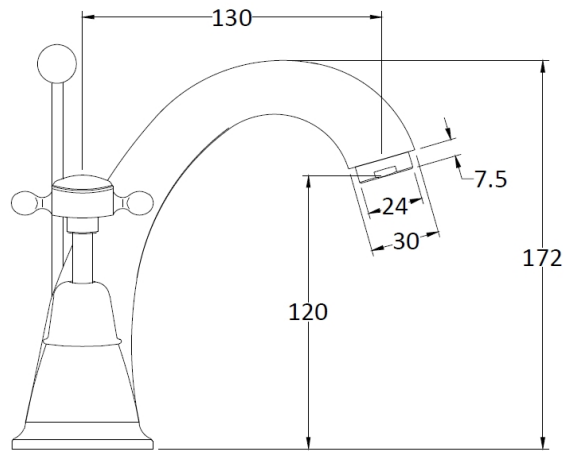

B A Y S W A T E R

London W.2

CODE: BAYT245

DESCRIPTION: Mono Basin Mixer/Xhead/Dome Collar

CATEGORY: Taps

PRODUCT DIMENSIONS

Height (mm)	Width (mm)	Depth (mm)	Length (mm)	Nett Wgt Kg
176	214	185		2.5

PACKAGING DIMENSIONS

Height (mm)	Width (mm)	Depth (mm)	Gross Wgt Kg
390	215	120	2.5

PACKAGING DATA

Box Colour	White Cardboard Box		
Box Qty	1	Label Colour	White Label
Label Size	100 x 50	Label Qty	1

OUTER BOX DIMENSIONS (If Applicable)

Height (mm)	Width (mm)	Depth (mm)	Length (mm)	Gross Wgt Kg
395	415	440		15
Barcode	5055275889398			

PRODUCT DETAILS

Country of Origin	United Kingdom		
Fitting Instruction	Yes		
Product Material	Brass		
Control Type	Manual		
Waste Included	Waste Included		
WRAS Approval	No	Approval No.	N/A
Operating Pressure (bar)	0.1		
Valve/Cartridge Type	1/4 Turn Ceramic Disc		

Colour/Finish	Chrome			
Mount Type	Deck			
Waste Type	Pop-Up			
Flow Rates (L/min)	0.1	6.4	0.5	1 23.4 2 33.5 3 41
Pipe Size	15 mm (1/2" Bsp)			
Pipe Centres	N/A			