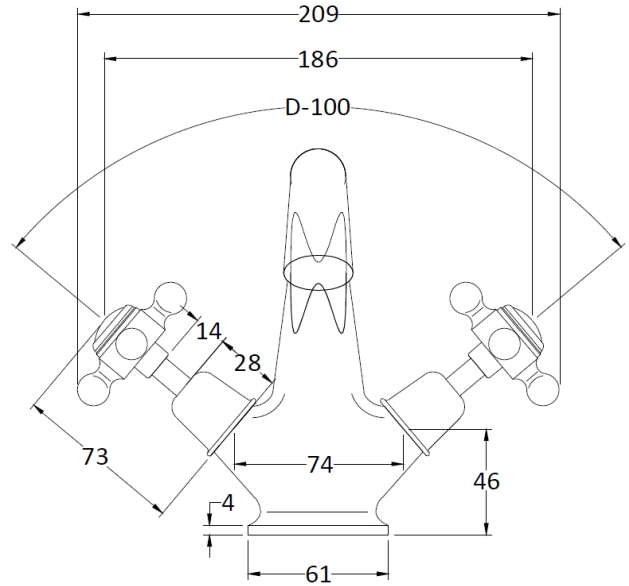

B A Y S W A T E R

London W.2

CODE: BAYT245

DESCRIPTION: Mono Basin Mixer/Xhead/Dome Collar

CATEGORY: Taps

PRODUCT DIMENSIONS

Height (mm)	Width (mm)	Depth (mm)	Length (mm)	Nett Wgt Kg
176	214	185		2.5

PACKAGING DIMENSIONS

Height (mm)	Width (mm)	Depth (mm)	Gross Wgt Kg
390	215	120	2.5

PACKAGING DATA

Box Colour	White Cardboard Box		
Box Qty	1	Label Colour	White Label
Label Size	100 x 50	Label Qty	1

OUTER BOX DIMENSIONS (If Applicable)

Height (mm)	Width (mm)	Depth (mm)	Length (mm)	Gross Wgt Kg
395	415	440		15
Barcode	5055275889398			

PRODUCT DETAILS

Country of Origin	United Kingdom		
Fitting Instruction	Yes		
Product Material	Brass		
Control Type	Manual		
Waste Included	Waste Included		
WRAS Approval	No	Approval No.	N/A
Operating Pressure (bar)	0.1		
Valve/Cartridge Type	1/4 Turn Ceramic Disc		

Colour/Finish	Chrome			
Mount Type	Deck			
Waste Type	Pop-Up			
Flow Rates (L/min)	0.1	6.4	0.5	1 23.4 2 33.5 3 41
Pipe Size	15 mm (1/2" Bsp)			
Pipe Centres	N/A			