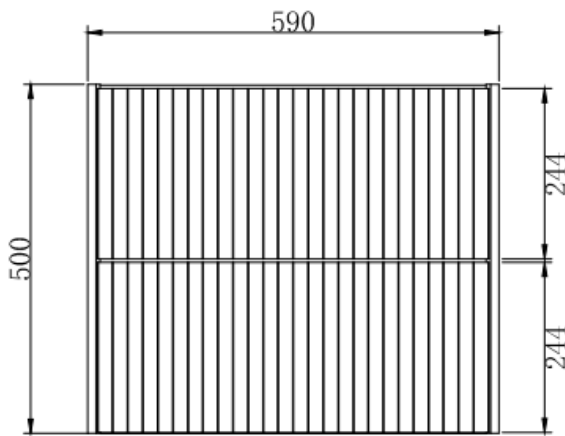

Technical Data Information

Product Code: AVA60WHXXX

Information: Avara 600mm Wall Hung Unit
Available in Matt Anthracite, Matt Sage Green & Matt White
Soft-Close Drawers

Unit Dimensions: H: 500mm x W: 590mm x D: 450mm

All Dimensions are in millimetres. The information contained on this page was correct at date of issue. Fitting dimensions are provided as a guide only. Some variation may occur due to manufacturing tolerances. We pursue a policy of continuing improvement in design and performance of our products and so reserve the right to change specifications without prior notice.