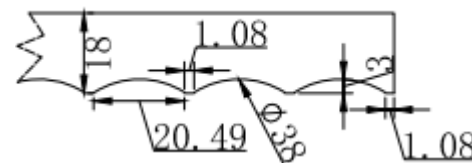

Technical Data Information

Product Code: AVA60WHXXX

Information: Avara 600mm Wall Hung Unit
Available in Matt Anthracite, Matt Sage Green & Matt White
Soft-Close Drawers

Unit Dimensions: H: 500mm x W: 590mm x D: 450mm

All Dimensions are in millimetres. The information contained on this page was correct at date of issue. Fitting dimensions are provided as a guide only. Some variation may occur due to manufacturing tolerances. We pursue a policy of continuing improvement in design and performance of our products and so reserve the right to change specifications without prior notice.