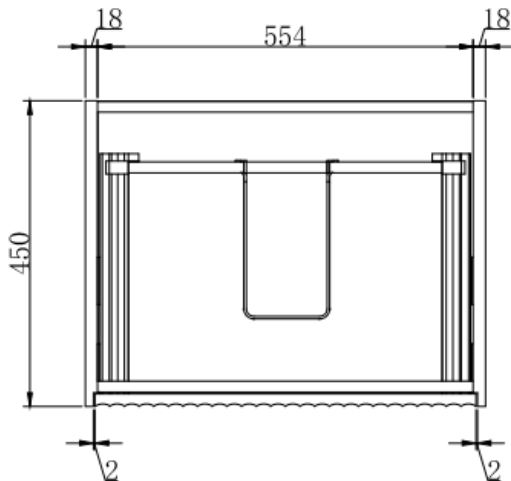

Technical Data Information

Product Code: AVA60WHXXX

Information: Avara 600mm Wall Hung Unit
Available in Matt Anthracite, Matt Sage Green & Matt White
Soft-Close Drawers

Unit Dimensions: H: 500mm x W: 590mm x D: 450mm

All Dimensions are in millimetres. The information contained on this page was correct at date of issue. Fitting dimensions are provided as a guide only. Some variation may occur due to manufacturing tolerances. We pursue a policy of continuing improvement in design and performance of our products and so reserve the right to change specifications without prior notice.