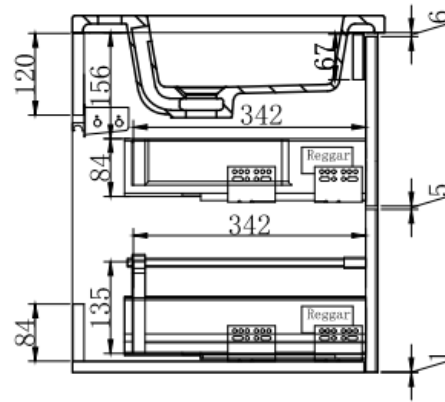

Technical Data Information

Product Code: AVA60WHXXX

Information: Avara 600mm Wall Hung Unit
Available in Matt Anthracite, Matt Sage Green & Matt White
Soft-Close Drawers

Unit Dimensions: H: 500mm x W: 590mm x D: 450mm

All Dimensions are in millimetres. The information contained on this page was correct at date of issue. Fitting dimensions are provided as a guide only. Some variation may occur due to manufacturing tolerances. We pursue a policy of continuing improvement in design and performance of our products and so reserve the right to change specifications without prior notice.