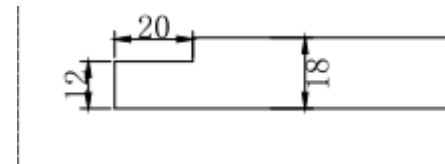

Technical Data Information

Product Code: AVA60WHXXX

Information: Avara 600mm Wall Hung Unit
Available in Matt Anthracite, Matt Sage Green & Matt White
Soft-Close Drawers

Unit Dimensions: H: 500mm x W: 590mm x D: 450mm

All Dimensions are in millimetres. The information contained on this page was correct at date of issue. Fitting dimensions are provided as a guide only. Some variation may occur due to manufacturing tolerances. We pursue a policy of continuing improvement in design and performance of our products and so reserve the right to change specifications without prior notice.