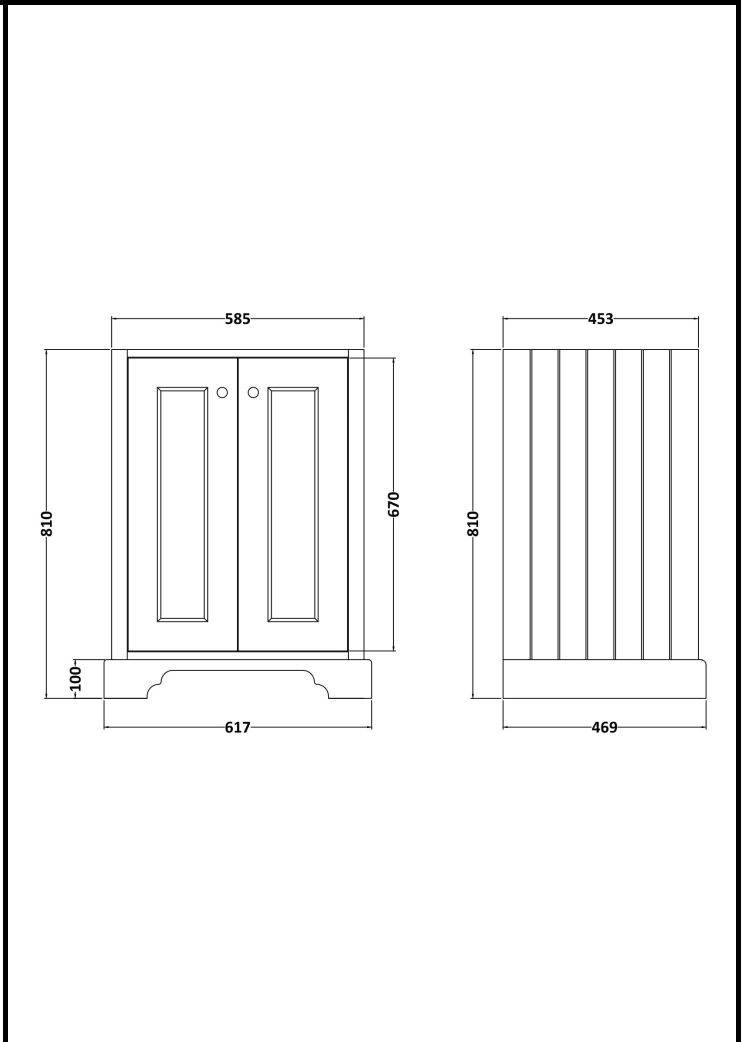

B A Y S W A T E R

London W.2

CODE: BAYF401

DESCRIPTION: 600 2-Door Basin Cabinet

CATEGORY: Furniture

PRODUCT DIMENSIONS

Height (mm)	Width (mm)	Depth (mm)	Nett Wgt Kg
810	617	469	30.5

PACKAGING DIMENSIONS

Height (mm)	Width (mm)	Depth (mm)	Gross Wgt Kg
845	660	505	30.5

PACKAGING DATA

Box Colour	White Cardboard Box		
Box Qty	1	Label Colour	White Label
Label Size	116 X 50	Label Qty	2

OUTER BOX DIMENSIONS (If Applicable)

Height (mm)	Width (mm)	Depth (mm)	Gross Wgt Kg
Barcode			

PRODUCT DETAILS

Country of Origin	Ukraine
Fitting Instruction	Yes
Constr' Method	Cam & Wood Dowel
Cabinet Finish	MFC Painted Matt
Cab Thickness (mm)	16
Drawer Included	No
No of Shelves	1
Hinge Inc'	Yes
Fixings Inc'	Not Required
Handle Inc'	Yes
Handle Type	Knob