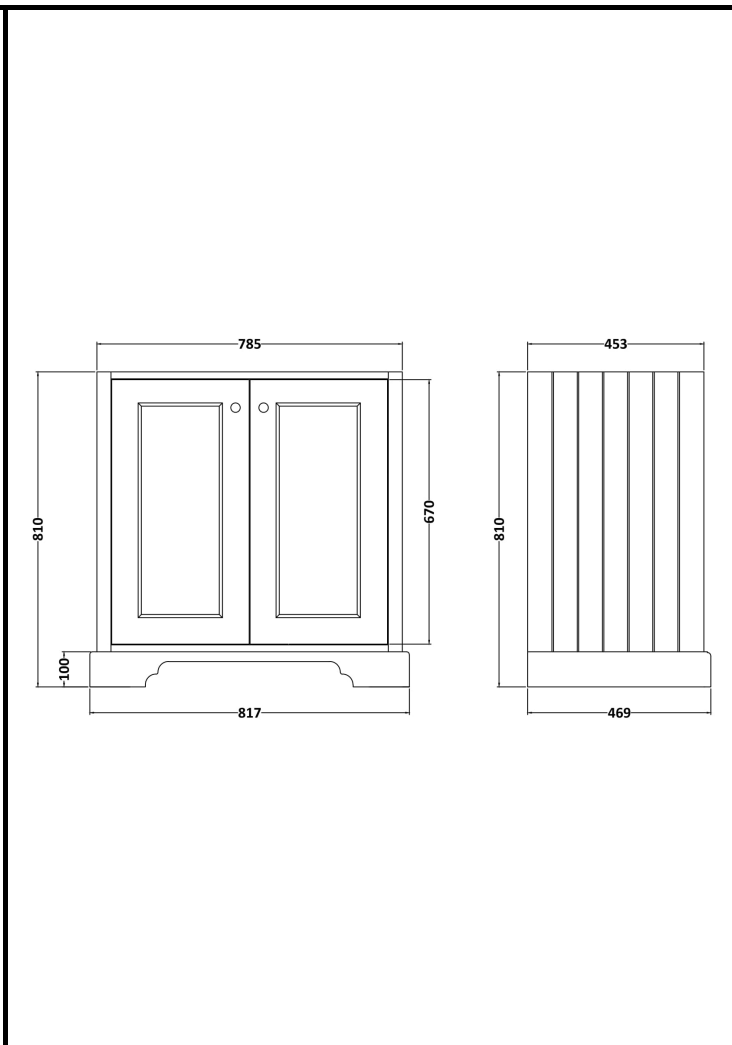

# B A Y S W A T E R

London W.2

**CODE:** BAYF404

**DESCRIPTION:** 800 2-Door Basin Cabinet

**CATEGORY:** Furniture

### PRODUCT DIMENSIONS

Height (mm)	Width (mm)	Depth (mm)	Nett Wgt Kg
810	817	469	37

### PACKAGING DIMENSIONS

Height (mm)	Width (mm)	Depth (mm)	Gross Wgt Kg
845	860	505	37

### PACKAGING DATA

Box Colour	White Cardboard Box		
Box Qty	1	Label Colour	White Label
Label Size	116 X 50	Label Qty	2