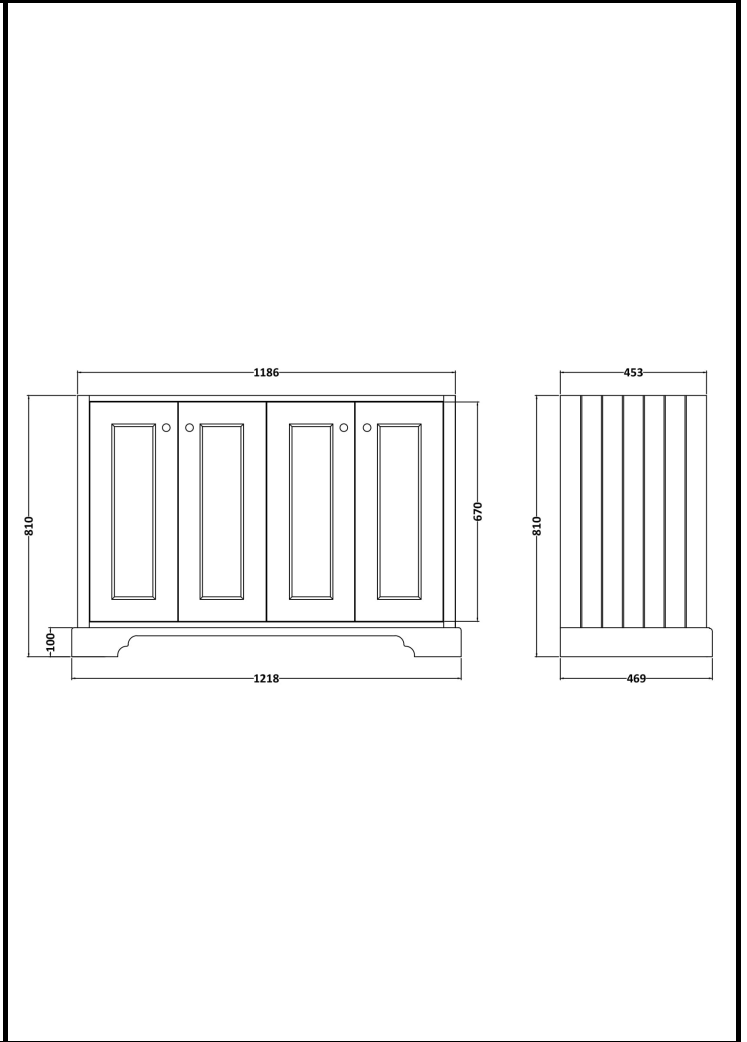

B A Y S W A T E R

London W.2

CODE: BAYF407

DESCRIPTION: 1200 4-Door Basin Cabinet

CATEGORY: Furniture

PRODUCT DIMENSIONS			
Height (mm)	Width (mm)	Depth (mm)	Nett Wgt Kg
810	1218	469	55

PACKAGING DIMENSIONS			
Height (mm)	Width (mm)	Depth (mm)	Gross Wgt Kg
845	1250	505	55.5

PACKAGING DATA			
Box Colour	White Cardboard Box		
Box Qty	1	Label Colour	White Label
Label Size	116 x 50	Label Qty	2

OUTER BOX DIMENSIONS (If Applicable)			
Height (mm)	Width (mm)	Depth (mm)	Gross Wgt Kg
Barcode			

PRODUCT DETAILS				
Country of Origin	Ukraine			
Fitting Instruction	Yes			
Constr' Method	Cam & Wood Dowel			
Cabinet Finish	MFC Painted Matt			
Cab Thickness (mm)	16			
Drawer Included	No			
No of Shelves	2			
Hinge Inc'	Yes			
Fixings Inc'	Not Required			
Handle Inc'	Yes			
Handle Type	Knob			
Certification	FSC	Yes	CE	Yes
Colour	Matt Black			
Constr' Type	Rigid			
Fascia Finish	Mdf Painted Matt			
Fas Thickness (mm)	18			
Drawer Type	Not Applicable			
Hinge Type	95 Degree Inset Clip-On S/C			
Adjustable Legs	Not Applicable			
Handle Style	Traditional			
Waste Shroud	No			