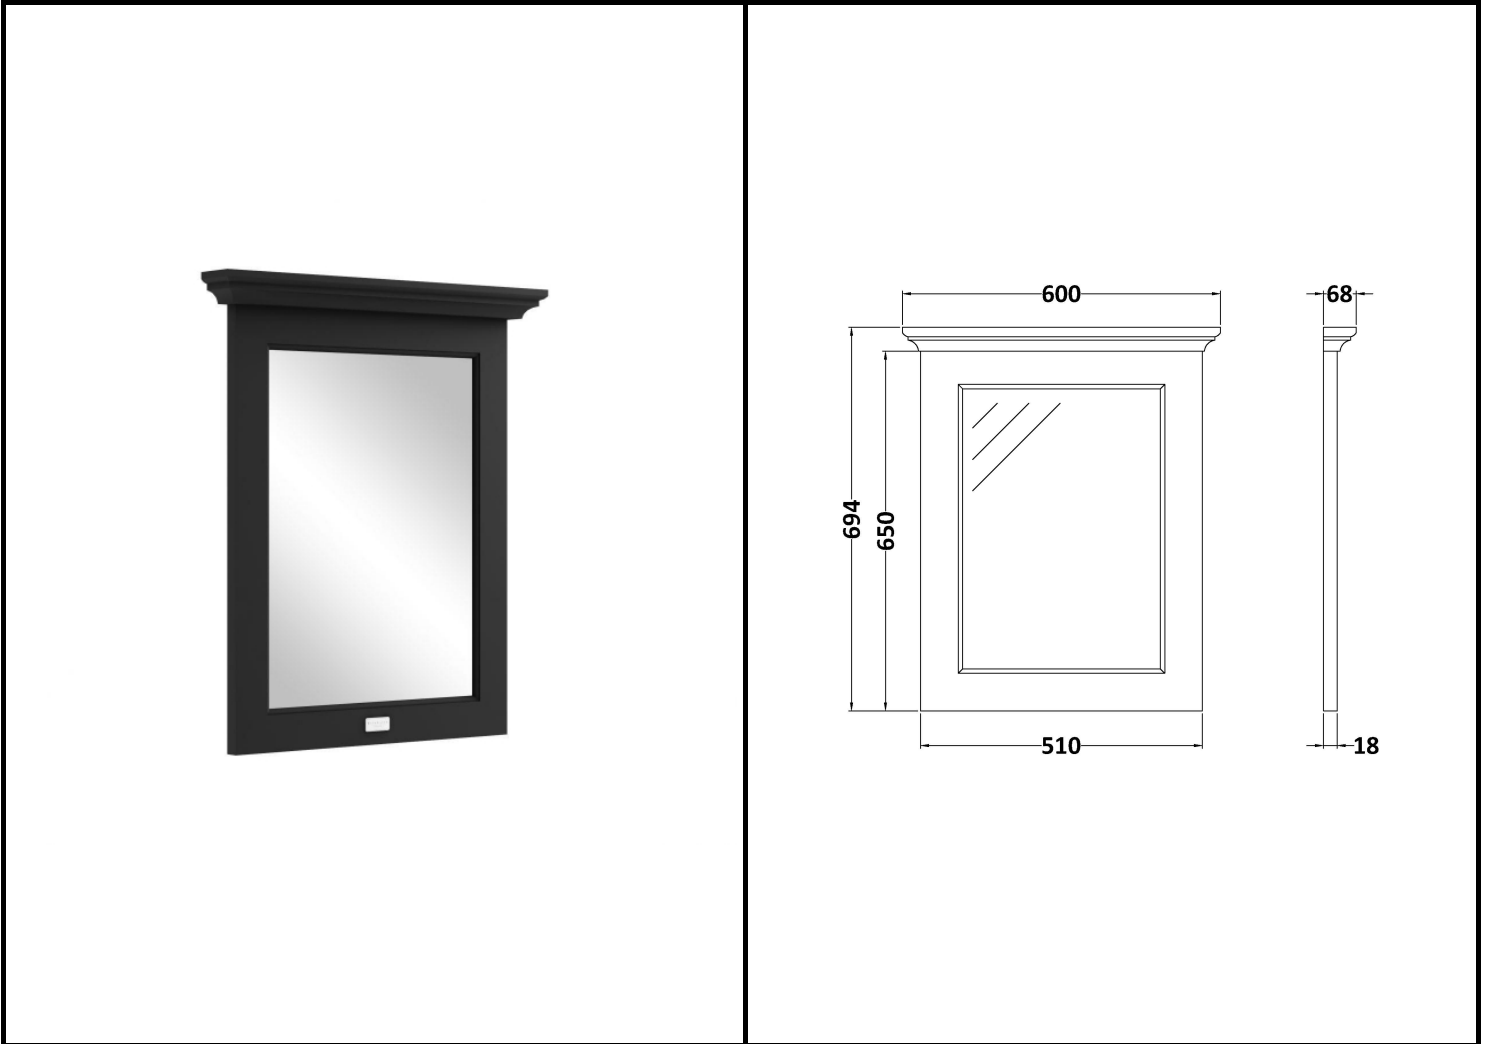

# B A Y S W A T E R

London W.2

**CODE:** BAYF422

**DESCRIPTION:** 600 Flat Mirror

**CATEGORY:** Furniture

PRODUCT DIMENSIONS			
Height (mm)	Width (mm)	Depth (mm)	Nett Wgt Kg
694	600	68	7.25

PACKAGING DIMENSIONS			
Height (mm)	Width (mm)	Depth (mm)	Gross Wgt Kg
740	645	100	7.3

PACKAGING DATA			
Box Colour	White Cardboard Box		
Box Qty	1	Label Colour	White Label
Label Size	116 x 50	Label Qty	2

OUTER BOX DIMENSIONS (If Applicable)			
Height (mm)	Width (mm)	Depth (mm)	Gross Wgt Kg
Barcode			

PRODUCT DETAILS				
Country of Origin	Ukraine			
Fitting Instruction	Yes			
Constr' Method	Cam & Wood Dowel			
Cabinet Finish	Not Applicable			
Cab Thickness (mm)				
Drawer Included	Not Applicable			
No of Shelves	Not Applicable			
Hinge Inc'	Not Applicable			
Fixings Inc'	Yes			
Handle Inc'	Not Applicable			
Handle Type	Not Applicable			
Certification	FSC	Yes	CE	Yes
Colour	Matt Black			
Constr' Type	Rigid			
Fascia Finish	Mdf Painted Matt			
Fas Thickness (mm)	18			
Drawer Type	Not Applicable			
Hinge Type	Not Applicable			
Adjustable Legs	Not Applicable			
Handle Style	Not Applicable			
Waste Shroud	Not Applicable			